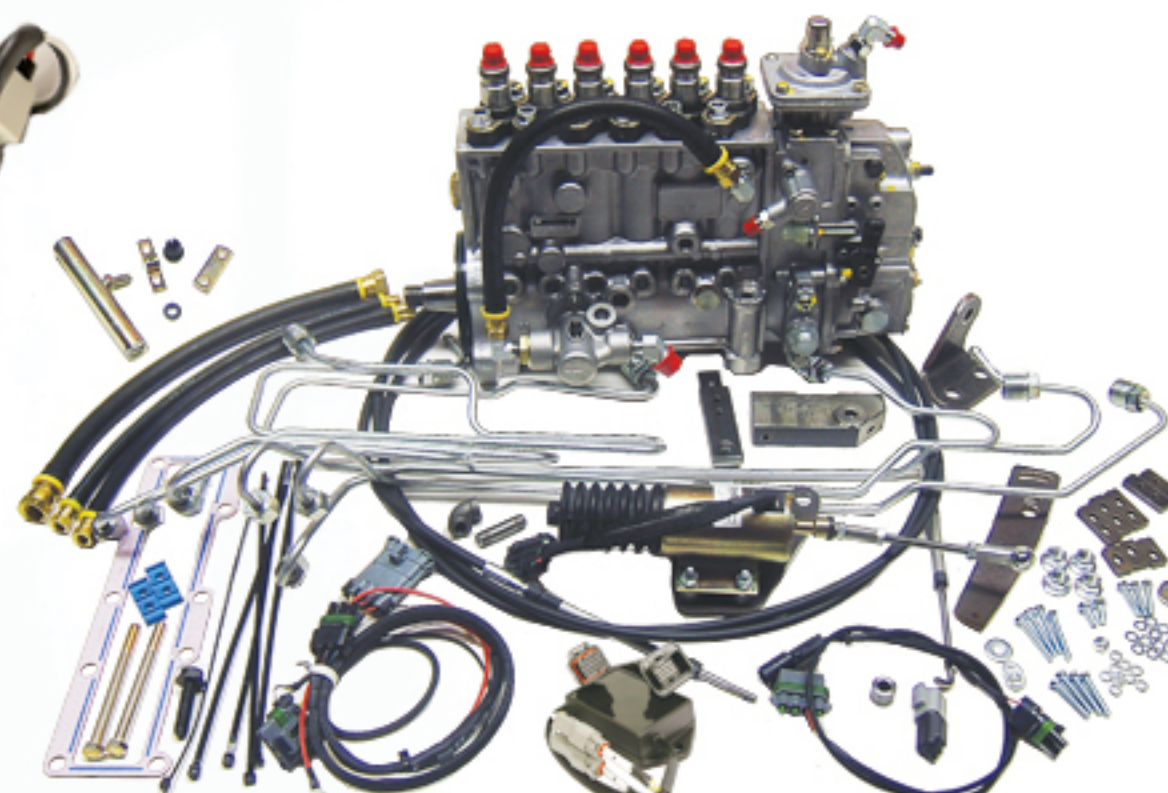

Diesel Experts

No matter your diesel application, we've got the parts!
No matter your situation, we've got a solution!

We are able to test, diagnose, and resolve fuel system issues - and work with the major pump, injector and fuel system component manufacturers to supply the right new, rebuilt, repaired, and remanufactured parts.

The range of what we can service is as extensive as the hours our technicians have put into their craft. We are proud to be the resource for nearly-obsolete to brand new parts.

FUEL DEPARTMENT - EQUIPMENT & CAPABILITIES

INJECTORS: MECHANICAL • COMMON RAIL • ELECTRONIC UNIT
PUMPS: INLINE • ROTARY • PFR • VE • VA • MP • VP30 • VP44
COMMON RAIL • MODEL 100 • CUMMINS • PSB **BENCHES & TEST STANDS:** BOSCH 205/385/515/615/815 • KENDIESEL EDX611D
MAKTEST • HARTRIDGE IFT-70/AVM2-PC • SPRAY PATTERN & POP • ULTRASONIC CLEANERS • BLASTERS • ENGRAVERS

Specialty Solutions

Aware of the unique challenges in our industry, we have dedicated our expertise and abilities to develop entire product lines, replacement part kits, and other customized solutions for our customers.

- CAPSKITM - REPLACEMENT KIT FOR CAPS PUMP
- MAGNUM - PROPACKAGES, SPECIALITY TOOLS & PARTS
- ADS' MACHINE SHOP - CUSTOM ORDERS & PROJECTS