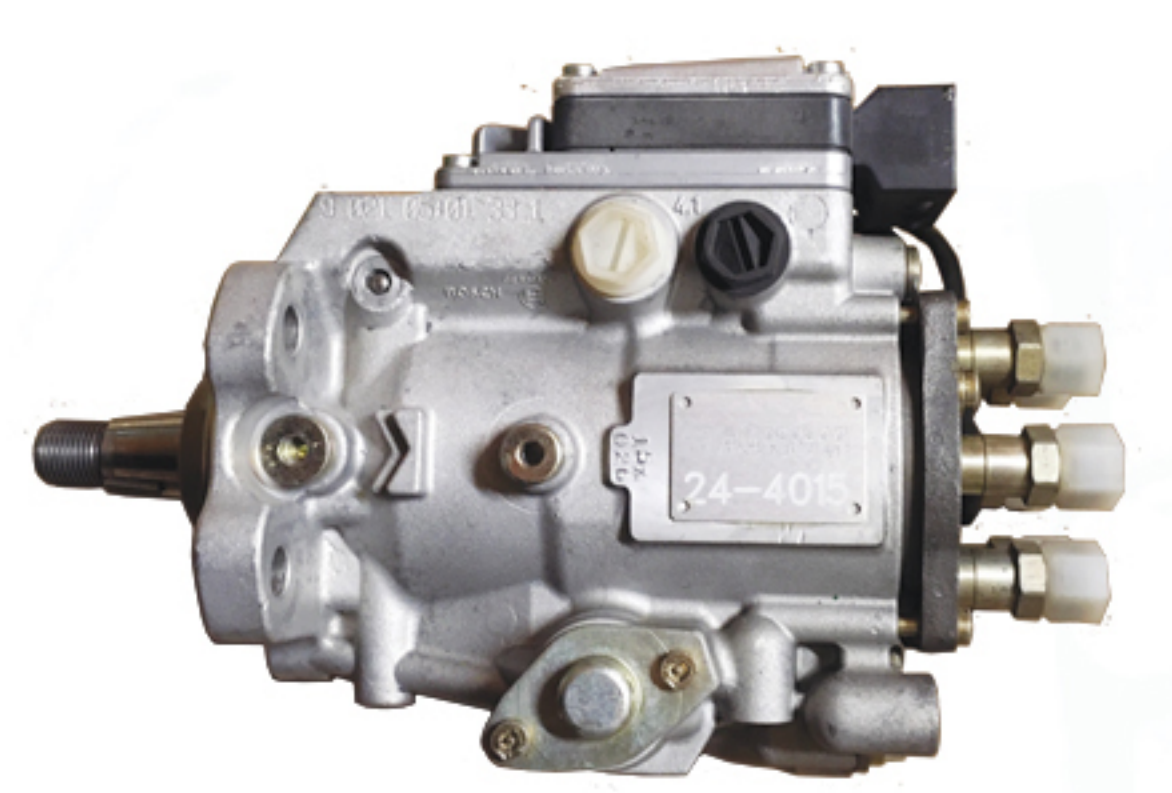

Diesel Experts

No matter your diesel application, we've got the parts!
No matter your situation, we've got a solution!

We are able to test, diagnose, and resolve fuel system issues - and work with the major pump, injector and fuel system component manufacturers to supply the right new, rebuilt, repaired, and remanufactured parts.

The range of what we can service is as extensive as the hours our technicians have put into their craft. We are proud to be the resource for nearly-obsolete to brand new parts.

FUEL DEPARTMENT - EQUIPMENT & CAPABILITIES

INJECTORS: MECHANICAL • COMMON RAIL • ELECTRONIC UNIT
PUMPS: INLINE • ROTARY • PFR • VE • VA • MP • VP30 • VP44
COMMON RAIL • MODEL 100 • CUMMINS • PSB **BENCHES & TEST STANDS:** BOSCH 205/385/515/615/815 • KENDIESEL EDX611D
MAKTEST • HARTRIDGE IFT-70/AVM2-PC • SPRAY PATTERN & POP • ULTRASONIC CLEANERS • BLASTERS • ENGRAVERS

Specialty Solutions

Aware of the unique challenges in our industry, we have dedicated our expertise and abilities to develop entire product lines, replacement part kits, and other customized solutions for our customers.

- CAPSKITM - REPLACEMENT KIT FOR CAPS PUMP
- MAGNUM - PROPACKAGES, SPECIALITY TOOLS & PARTS
- ADS' MACHINE SHOP - CUSTOM ORDERS & PROJECTS