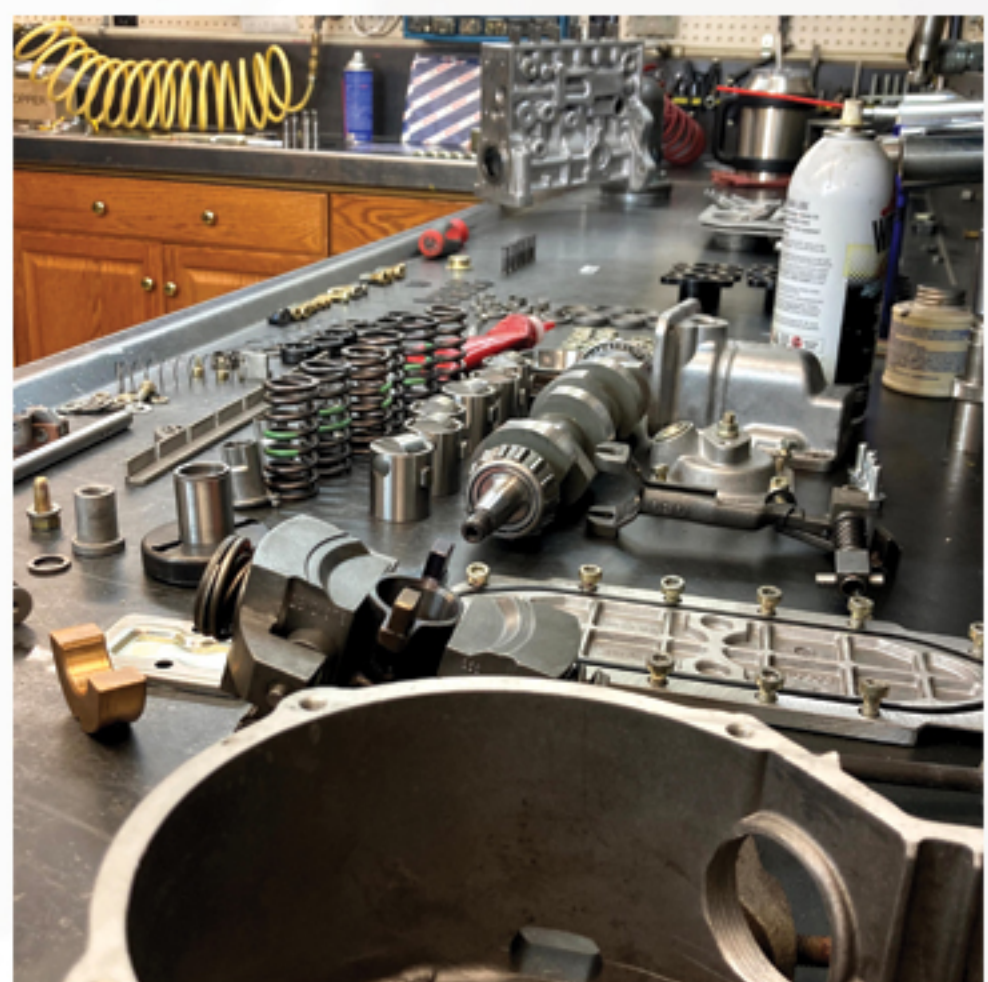

## Diesel Experts

No matter your diesel application, we've got the parts!  
No matter your situation, we've got a solution!

We are able to test, diagnose, and resolve fuel system issues - and work with the major pump, injector and fuel system component manufacturers to supply the right new, rebuilt, repaired, and remanufactured parts.

### FUEL DEPARTMENT - EQUIPMENT & CAPABILITIES

**INJECTORS:** MECHANICAL • COMMON RAIL • ELECTRONIC UNIT  
**PUMPS:** INLINE • ROTARY • PFR • VE • VA • MP • VP30 • VP44  
COMMON RAIL • MODEL 100 • CUMMINS • PSB **BENCHES & TEST STANDS:** BOSCH 205/385/515/615/815 • KENDIESEL EDX611D  
MAKTEST • HARTRIDGE IFT-70/AVM2-PC • SPRAY PATTERN & POP • ULTRASONIC CLEANERS • BLASTERS • ENGRAVERS