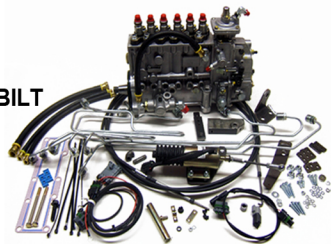

TURBOCHARGERS - NEW, REPAIR, EXCHANGE, REMAN & PERFORMANCE

- BORGWARNER
- CUMMINS
- GARRET / AIRESEARCH
- HOLSET
- MAGNUM
- M&W
- MITSUBISHI
- RAJAY / TRW / THOMPSON
- ROTO-MASTER
- SCHWITZER
- 3K
- WARNER-ISHI

AXIS TURBOCHARGER ACCESSORIES

- ADAPTERS
- BEARINGS
- CLAMPS
- FIXTURES
- FLANGES
- GASKETS
- HOSES
- KITS
- PLATES
- RINGS
- SLEEVES
- TOOLS

CONVERSION & REPLACEMENT KITS

- C13/C15 ACERT TWIN-TO-SINGLE CONVERSION KIT
 - FREIGHTLINER - INTERNATIONAL - KENWORTH - PETERBILT
- CAPS PUMP REPLACEMENT KIT
 - MX240 - MX255 - MX270 - MX285 - TG255 - TG285