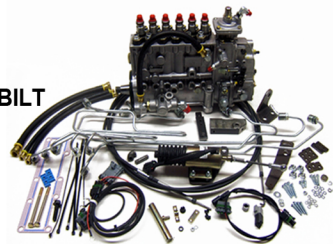

(800) 637-2658 | 1300 N UNIVERSITY ST. CARLINVILLE, ILLINOIS 62626
(800) 237-4692 | 1440 NE 56TH ST. PLEASANT HILL, IOWA 50327
(317) 203-3331 | 5732 W 71ST ST. INDIANAPOLIS, INDIANA 46278

(800) 637-2658 | 1300 N UNIVERSITY ST. CARLINVILLE, ILLINOIS 62626
(800) 237-4692 | 1440 NE 56TH ST. PLEASANT HILL, IOWA 50327
(317) 203-3331 | 5732 W 71ST ST. INDIANAPOLIS, INDIANA 46278

DIESEL FUEL SYSTEMS, PUMPS, & INJECTORS

- ALLIANT POWER
- AMBAC
- BENDIX
- BOSCH
- CAT
- CUMMINS
- DELPHI / C.A.V. / SIMMS
- DENSO
- DETROIT DIESEL
- DIPACO
- DTECH
- MAGNUM
- PRODIESEL
- STANADYNE
- YANMAR
- ZEXEL

MAGNUM
QUALITY REPLACEMENT PARTS

TURBOCHARGERS - NEW, REPAIR, EXCHANGE, REMAN & PERFORMANCE

- BORGWARNER
- CUMMINS
- GARRET / AIRESEARCH
- HOLSET
- MAGNUM
- M&W
- MITSUBISHI
- RAJAY / TRW / THOMPSON
- ROTO-MASTER
- SCHWITZER
- 3K
- WARNER-ISHI

FRANCHISE DISTRIBUTOR
BorgWarner

AXIS TURBOCHARGER ACCESSORIES

- ADAPTERS
- BEARINGS
- CLAMPS
- FIXTURES
- FLANGES
- GASKETS
- HOSES
- KITS
- PLATES
- RINGS
- SLEEVES
- TOOLS

CONVERSION & REPLACEMENT KITS

C13/C15 ACERT TWIN-TO-SINGLE CONVERSION KIT
- FREIGHTLINER - INTERNATIONAL - KENWORTH - PETERBILT

CAPS PUMP REPLACEMENT KIT
- MX240 - MX255 - MX270 - MX285 - TG255 - TG285

PERFORMANCE MODULES

AG DIESEL SOLUTIONS MODULES AVAILABLE FOR:
- HUNDREDS OF AGRICULTURAL APPLICATIONS

TRUCK EDITION MODULES AVAILABLE FOR:
- LIGHT-DUTY
- MEDIUM-DUTY
- HEAVY-DUTY

ENGINE PARTS & ENGINE KITS

- ADVANTAGE
- CLEVITE
- CUMMINS
- IPD
- MAHLE
- NU-LINE
- RED POWER
- RELIANCE
- VICTOR REINZ

DPFs, CACs, RADIATORS, & AC CONDENSERS

DOZENS OF MAKES & MODELS TO FIT HUNDREDS OF APPLICATIONS FOR:
- FREIGHTLINER - INTERNATIONAL - KENWORTH - MACK
- WESTERN STAR - AND MORE!

AFTERMARKET PRODUCTS