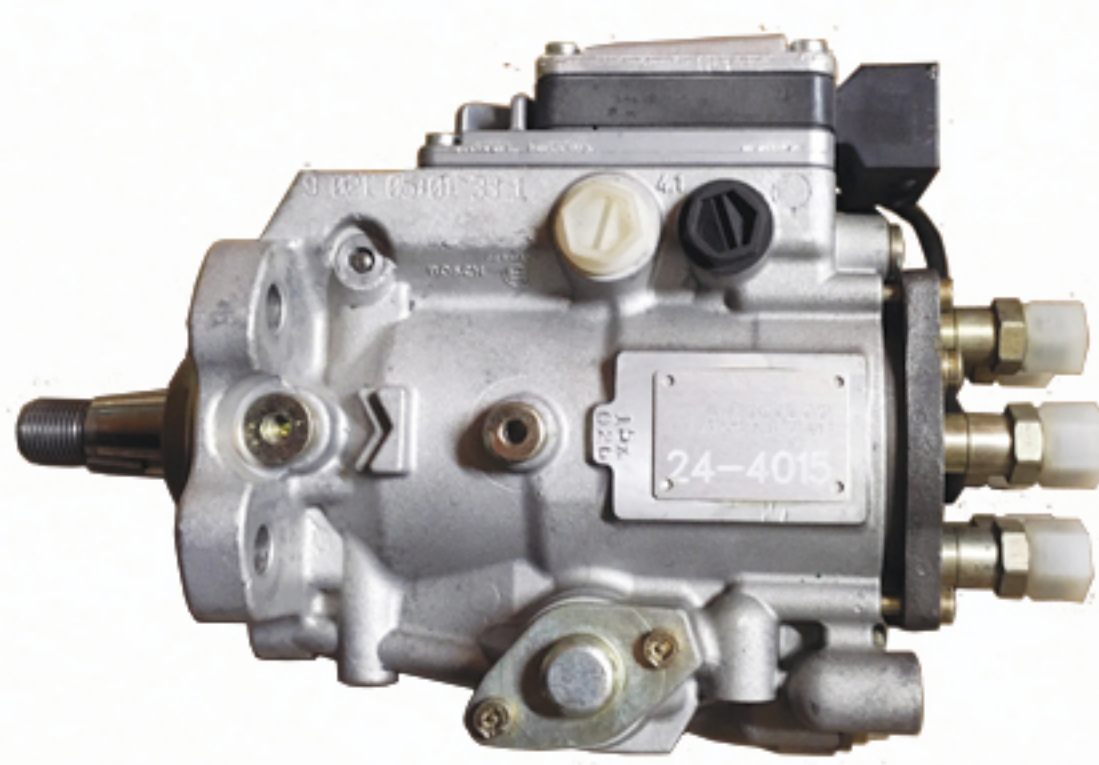

Diesel Experts

No matter your diesel application, we've got the parts!
No matter your situation, we've got a solution!

LIGHT-DUTY & AUTOMOTIVE - PRODUCTS & SERVICES

INJECTORS • INJECTION PUMPS • INJECTION LINES • HIGH - PRESSURE OIL PUMPS • FUEL PUMPS • GASKETS & FUEL SYSTEM KITS • GLOW PLUGS & CONTROLS • SOLENOIDS & RELAYS • WATER PUMPS • TURBOCHARGERS • SLEEVES • CLAMPS • ELBOWS • CUSTOM-MACHINED PARTS • ANCILLARY PARTS • PERFORMANCE MODULES • FILTERS • FUEL ADDITIVES • SENSORS • ENGINE KITS • ELECTRONIC COMPONENTS • EXHAUST COMPONENTS

Specialty Solutions

Aware of the unique challenges in our industry, we have dedicated our expertise and abilities to develop entire product lines, replacement part kits, and other customized solutions for our customers. *(We do not offer deletes.)*

- TRUCK EDITION PERFORMANCE MODULES
- ENGINE KITS
- MAGNUM - PROPACKAGES, SPECIALITY TOOLS & PARTS