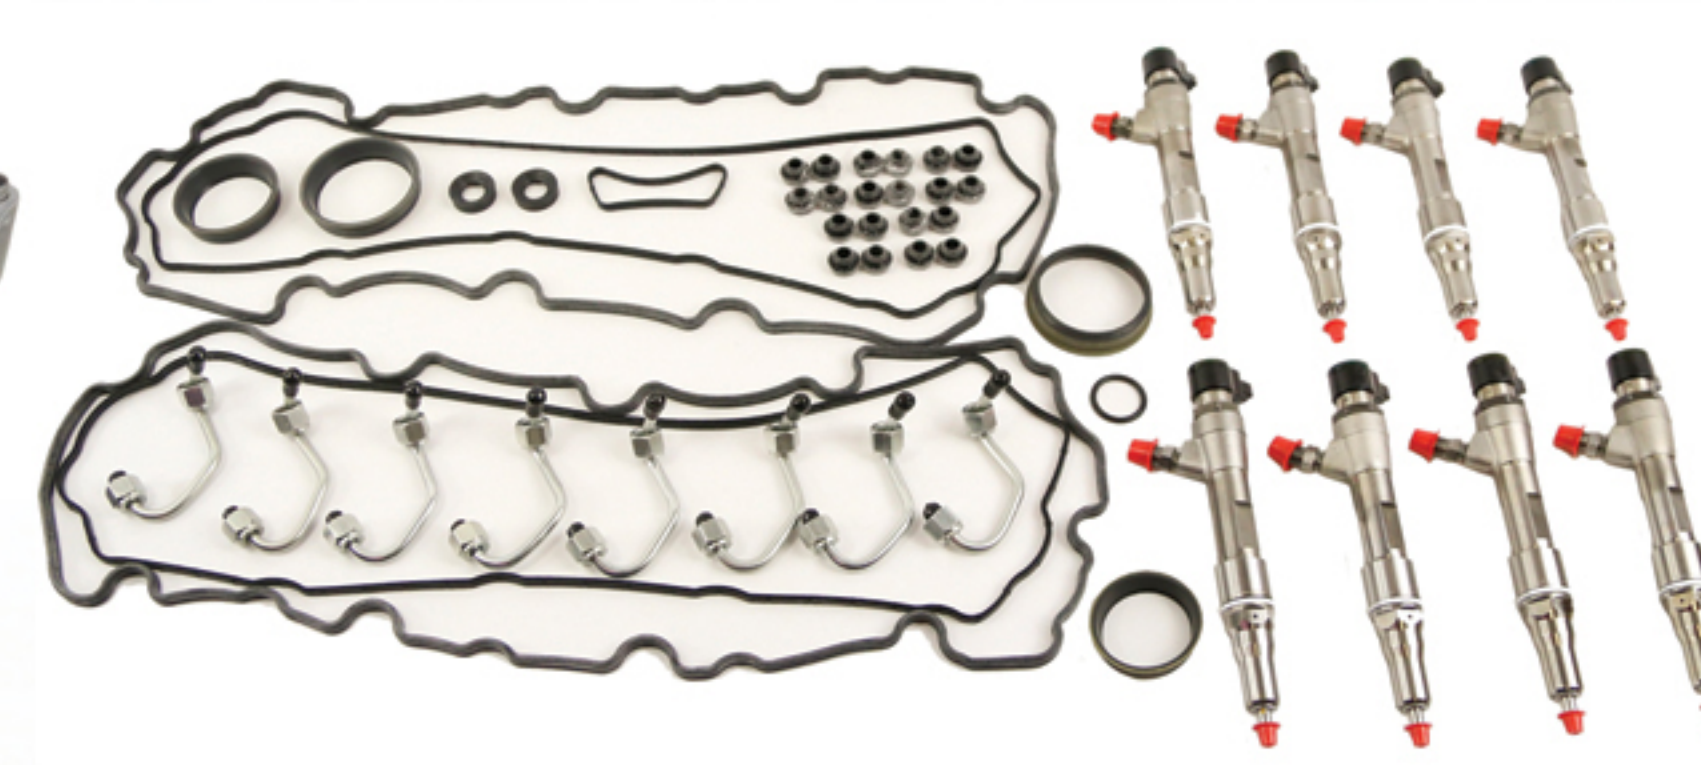

Diesel Experts

No matter your diesel application, we've got the parts!
No matter your situation, we've got a solution!

LIGHT-DUTY & AUTOMOTIVE - PRODUCTS & SERVICES

INJECTORS • INJECTION PUMPS • INJECTION LINES • HIGH - PRESSURE OIL PUMPS • FUEL PUMPS • GASKETS & FUEL SYSTEM KITS • GLOW PLUGS & CONTROLS • SOLENOIDS & RELAYS • WATER PUMPS • TURBOCHARGERS • SLEEVES • CLAMPS • ELBOWS • CUSTOM-MACHINED PARTS • ANCILLARY PARTS • PERFORMANCE MODULES • FILTERS • FUEL ADDITIVES • SENSORS • ENGINE KITS • ELECTRONIC COMPONENTS • EXHAUST COMPONENTS

Specialty Solutions

Aware of the unique challenges in our industry, we have dedicated our expertise and abilities to develop entire product lines, replacement part kits, and other customized solutions for our customers. *(We do not offer deletes.)*

- TRUCK EDITION PERFORMANCE MODULES
- ENGINE KITS
- MAGNUM - PROPACKAGES, SPECIALITY TOOLS & PARTS