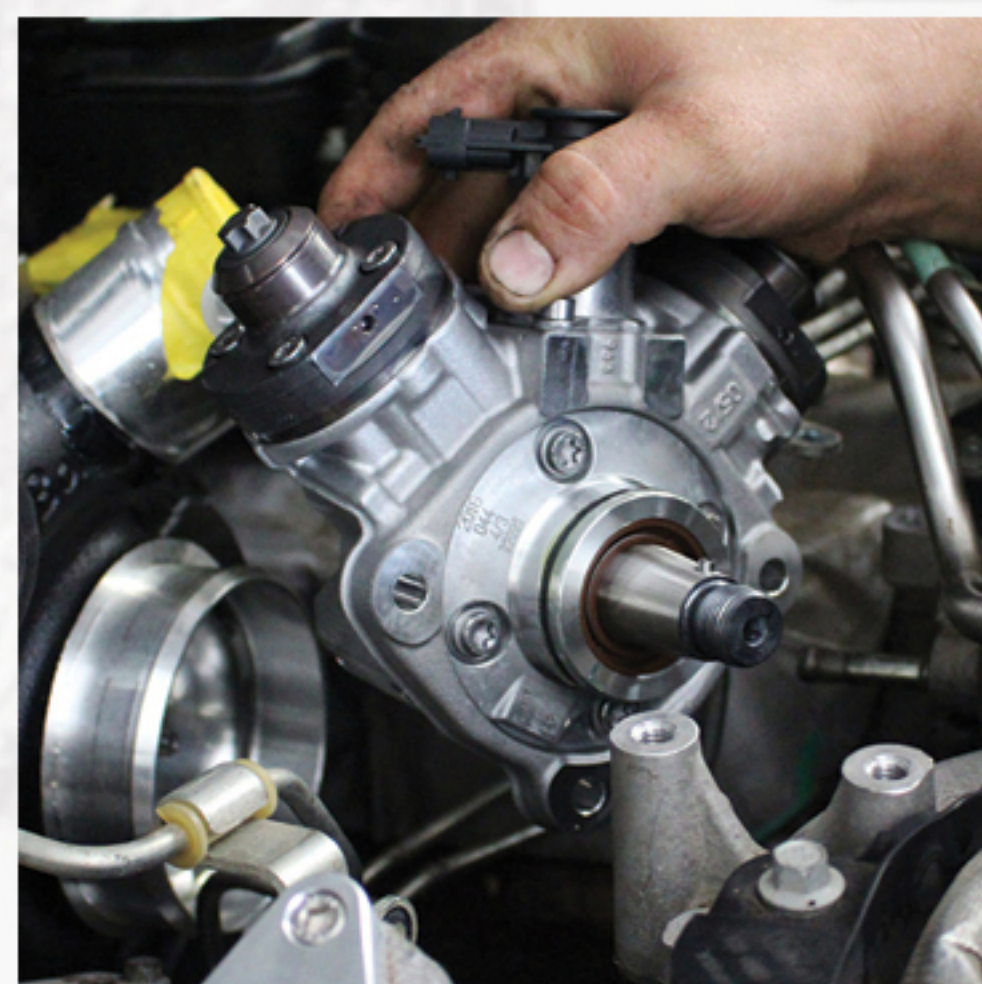

Diesel Experts

No matter your diesel application, we've got the parts!
No matter your situation, we've got a solution!

LIGHT-DUTY & AUTOMOTIVE - PRODUCTS & SERVICES

INJECTORS • INJECTION PUMPS • INJECTION LINES • HIGH - PRESSURE OIL PUMPS • FUEL PUMPS • GASKETS & FUEL SYSTEM KITS • GLOW PLUGS & CONTROLS • SOLENOIDS & RELAYS • WATER PUMPS • TURBOCHARGERS • SLEEVES • CLAMPS • ELBOWS • CUSTOM-MACHINED PARTS • ANCILLARY PARTS • PERFORMANCE MODULES • FILTERS • FUEL ADDITIVES • SENSORS • ENGINE KITS • ELECTRONIC COMPONENTS • EXHAUST COMPONENTS

Specialty Solutions

Aware of the unique challenges in our industry, we have dedicated our expertise and abilities to develop entire product lines, replacement part kits, and other customized solutions for our customers. *(We do not offer deletes.)*

- TRUCK EDITION PERFORMANCE MODULES
- ENGINE KITS
- MAGNUM - PROPACKAGES, SPECIALITY TOOLS & PARTS