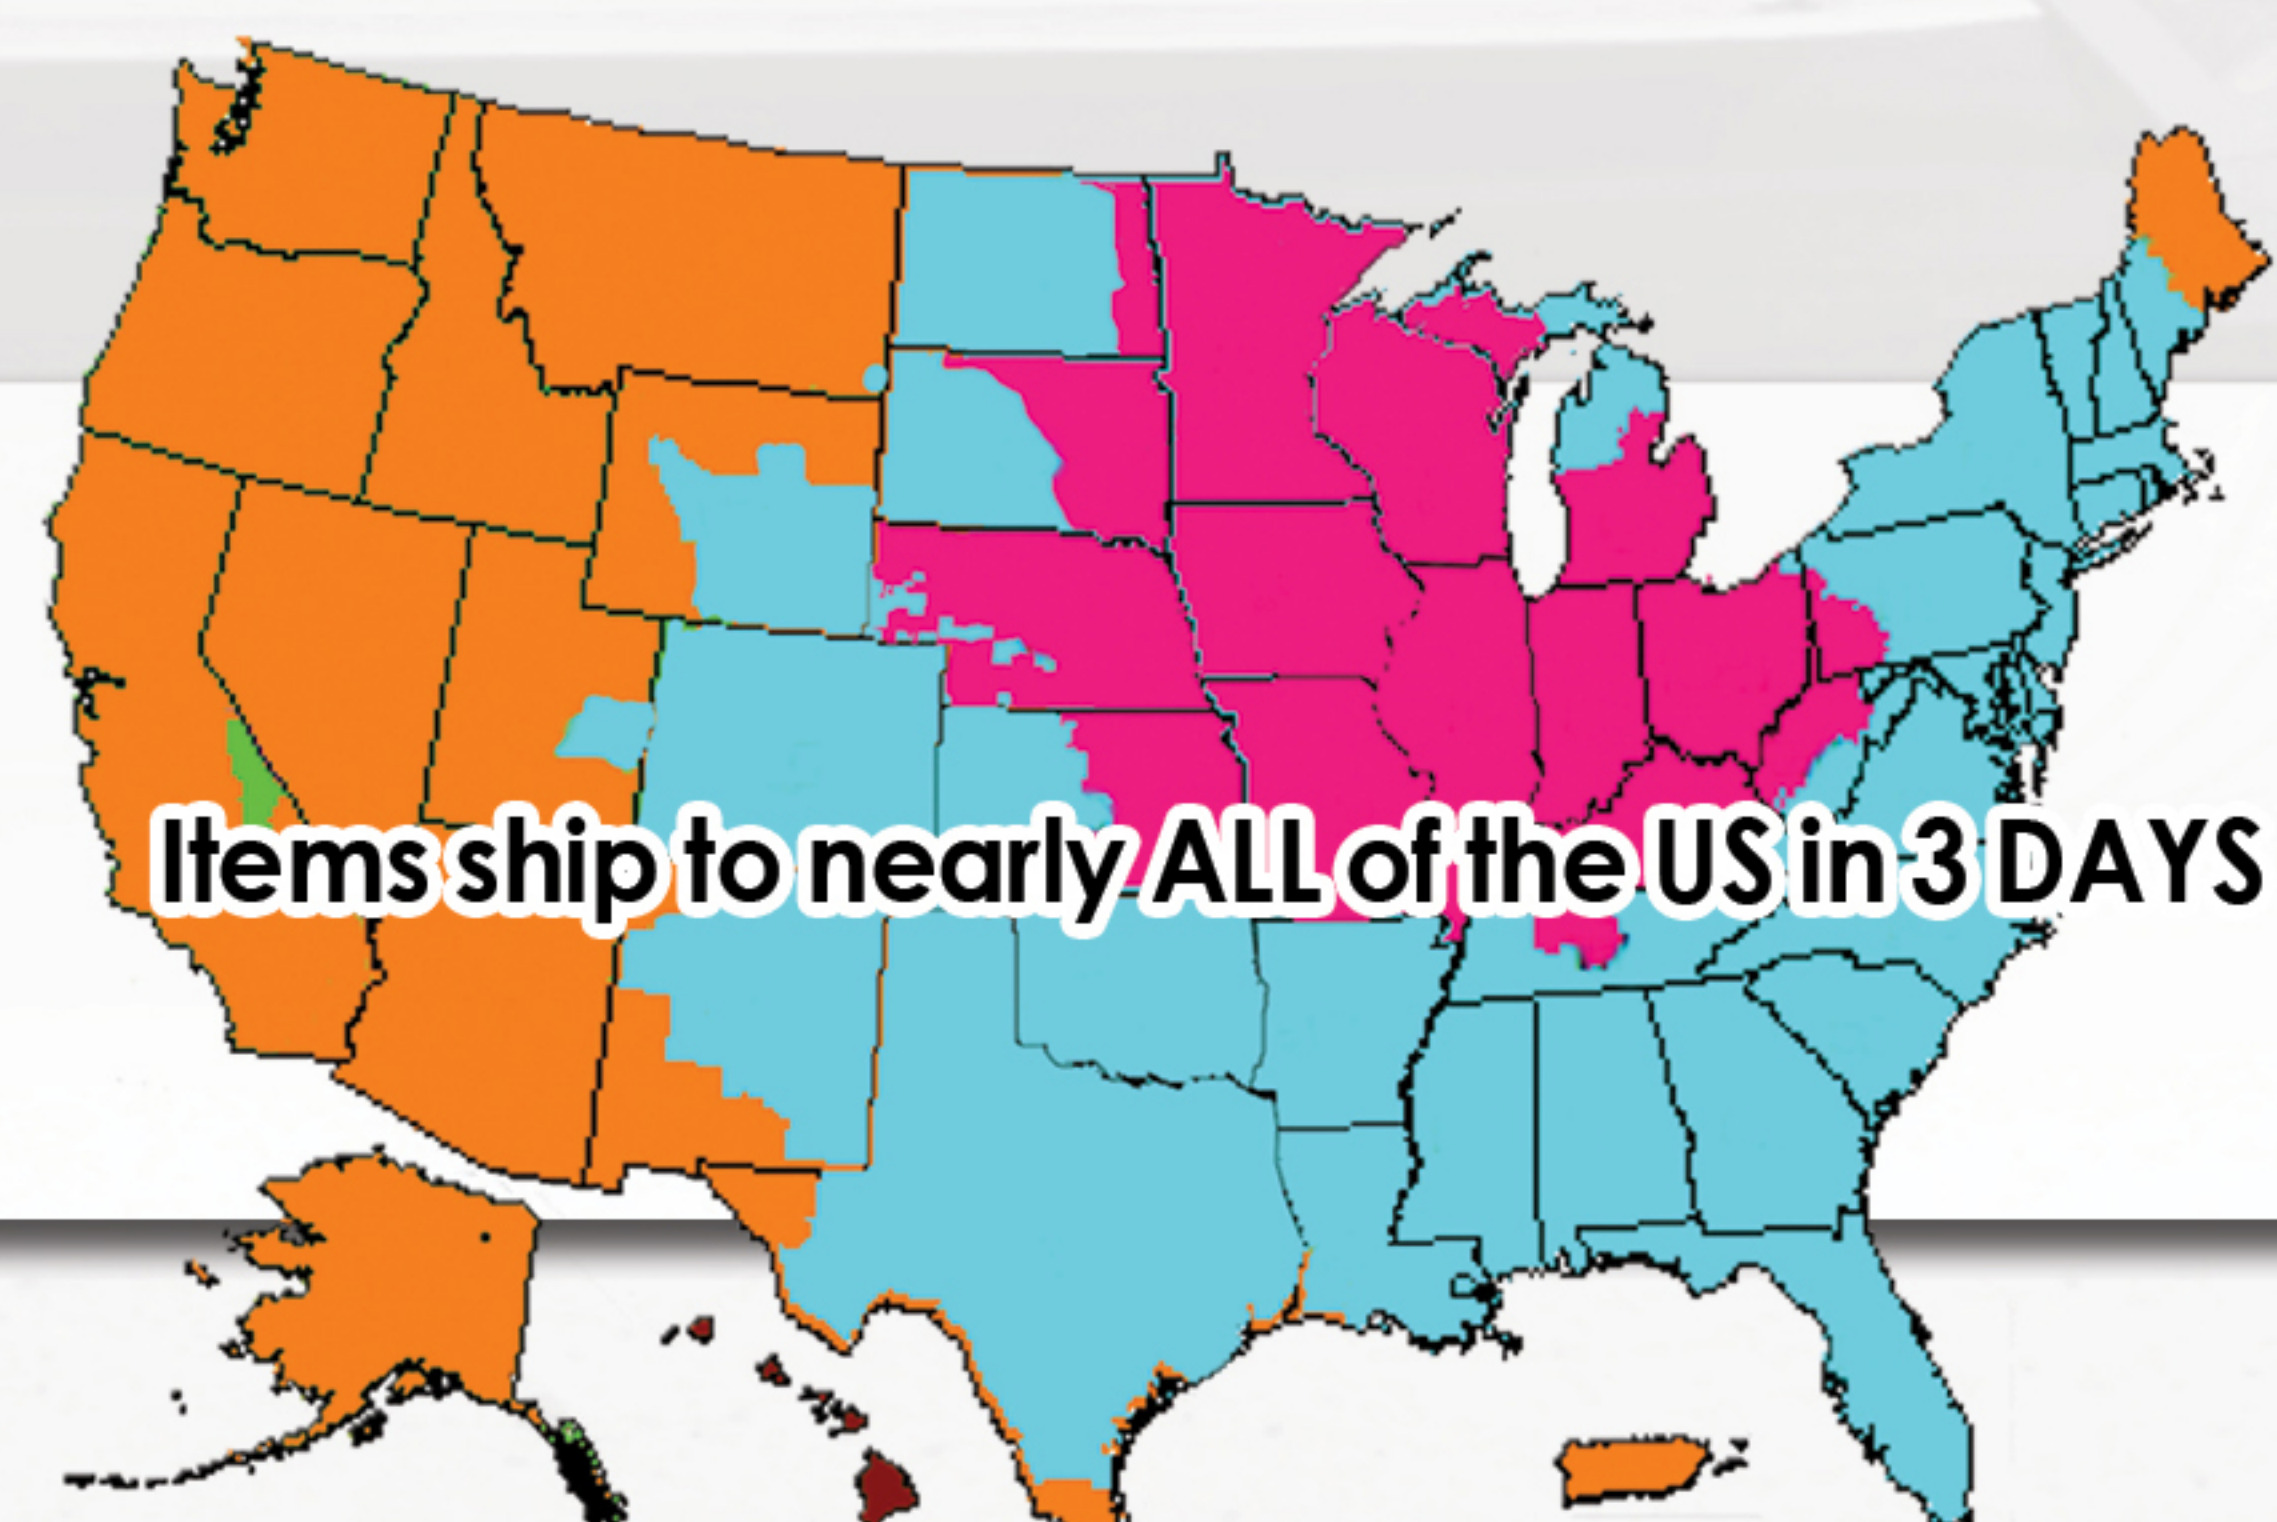

Renowned Brands

AG DIESEL SOLUTIONS TRUCK EDITION • ALLIANT POWER • ATA • BIG HORN • BORGWARNER
BOSCH • CUMMINS • DENSO • GARRETT • HOLSET • MAGNUM • STANADYNE • US MOTORWORKS

BOSCH

DENSO

Cores

Vital to our remanufacturing operations, we are constantly in need of quality cores. The life cycle of most parts require a core charge and the return of a usable core to credit that charge back to customers. This core process feeds the lifeline of remanufacturing and allows us to build reliable and affordable parts.

Maybe that scrap junk lying around the shop are the cores we need?

WE BUY CORES!

Proud Members of:

Items ship to nearly ALL of the US in 3 DAYS - OR LESS!

1 Day

2 Days

3 Days

4 Days

5 Days