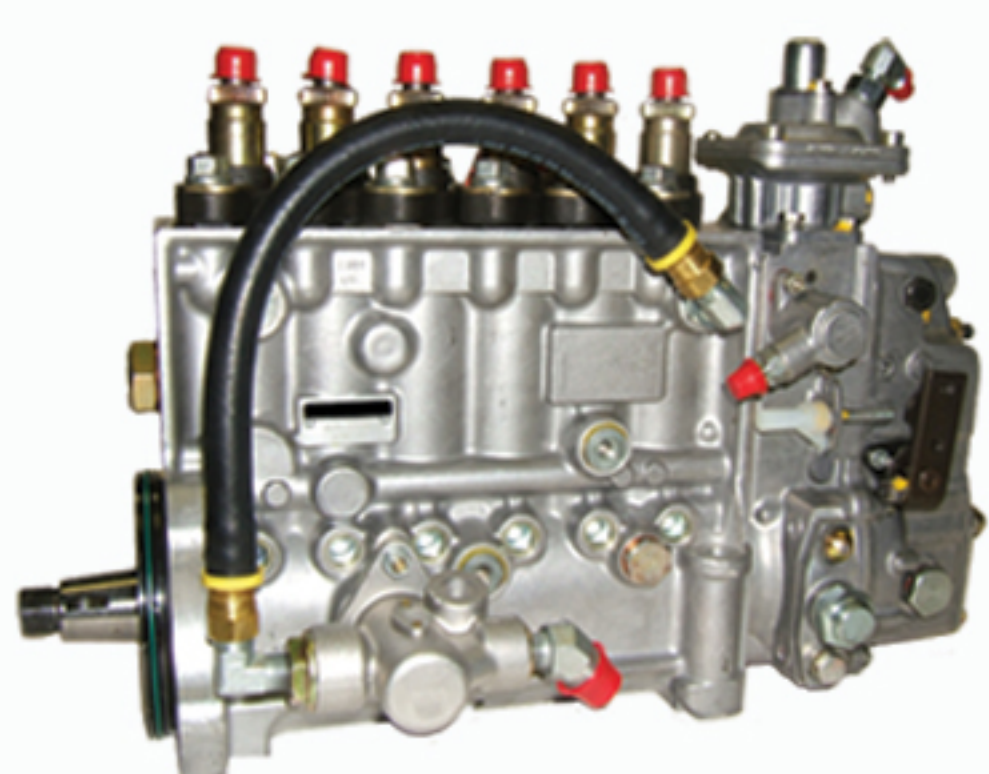

PARTS & SERVICES FOR MASS TRANSIT

Diesel Experts

No matter your diesel application, we've got the parts!
No matter your situation, we've got a solution!

We can keep your mass transit fleet running, with diesel engine parts for - CAT • CUMMINS • DETROIT • MACK • MERCEDES • NAVISTAR • PACCAR • VOLVO

84% of transit buses in the U.S. are diesel-powered

40% powered by newest generation of advanced diesel technology
↑ 6.9% increase since last year

Source - July 2019 U.S. Vehicles in Operation Data (Class 3-8 vehicles, Model Year 2010 and newer) provided by IHS Markit

MASS TRANSIT - PRODUCTS & SERVICES

INJECTORS • INJECTION PUMPS • INJECTION LINES • HIGH - PRESSURE OIL PUMPS • FUEL PUMPS • GASKETS & FUEL SYSTEM KITS • GLOW PLUGS & CONTROLS • SOLENOIDS & RELAYS • WATER PUMPS • TURBOCHARGERS • SLEEVES • CLAMPS • ELBOWS • CUSTOM-MACHINED PARTS • ANCILLARY PARTS • PERFORMANCE MODULES • DIESEL PARTICULATE FILTERS (DPF) • DIESEL OXIDATION CATALYST (DOC) • FUEL ADDITIVES • SENSORS • ENGINE KITS • ELECTRONIC COMPONENTS • MANIFOLDS • EGR • CHARGE AIR COOLERS • EXHAUST COMPONENTS

Specialty Solutions

Aware of the unique challenges in our industry, we have dedicated our expertise and abilities to develop entire product lines, replacement part kits, and other customized solutions for our customers. (*We do not offer deletes.*)

- ENGINE KITS
- MAGNUM - PROPACKAGES, SPECIALITY TOOLS & PARTS