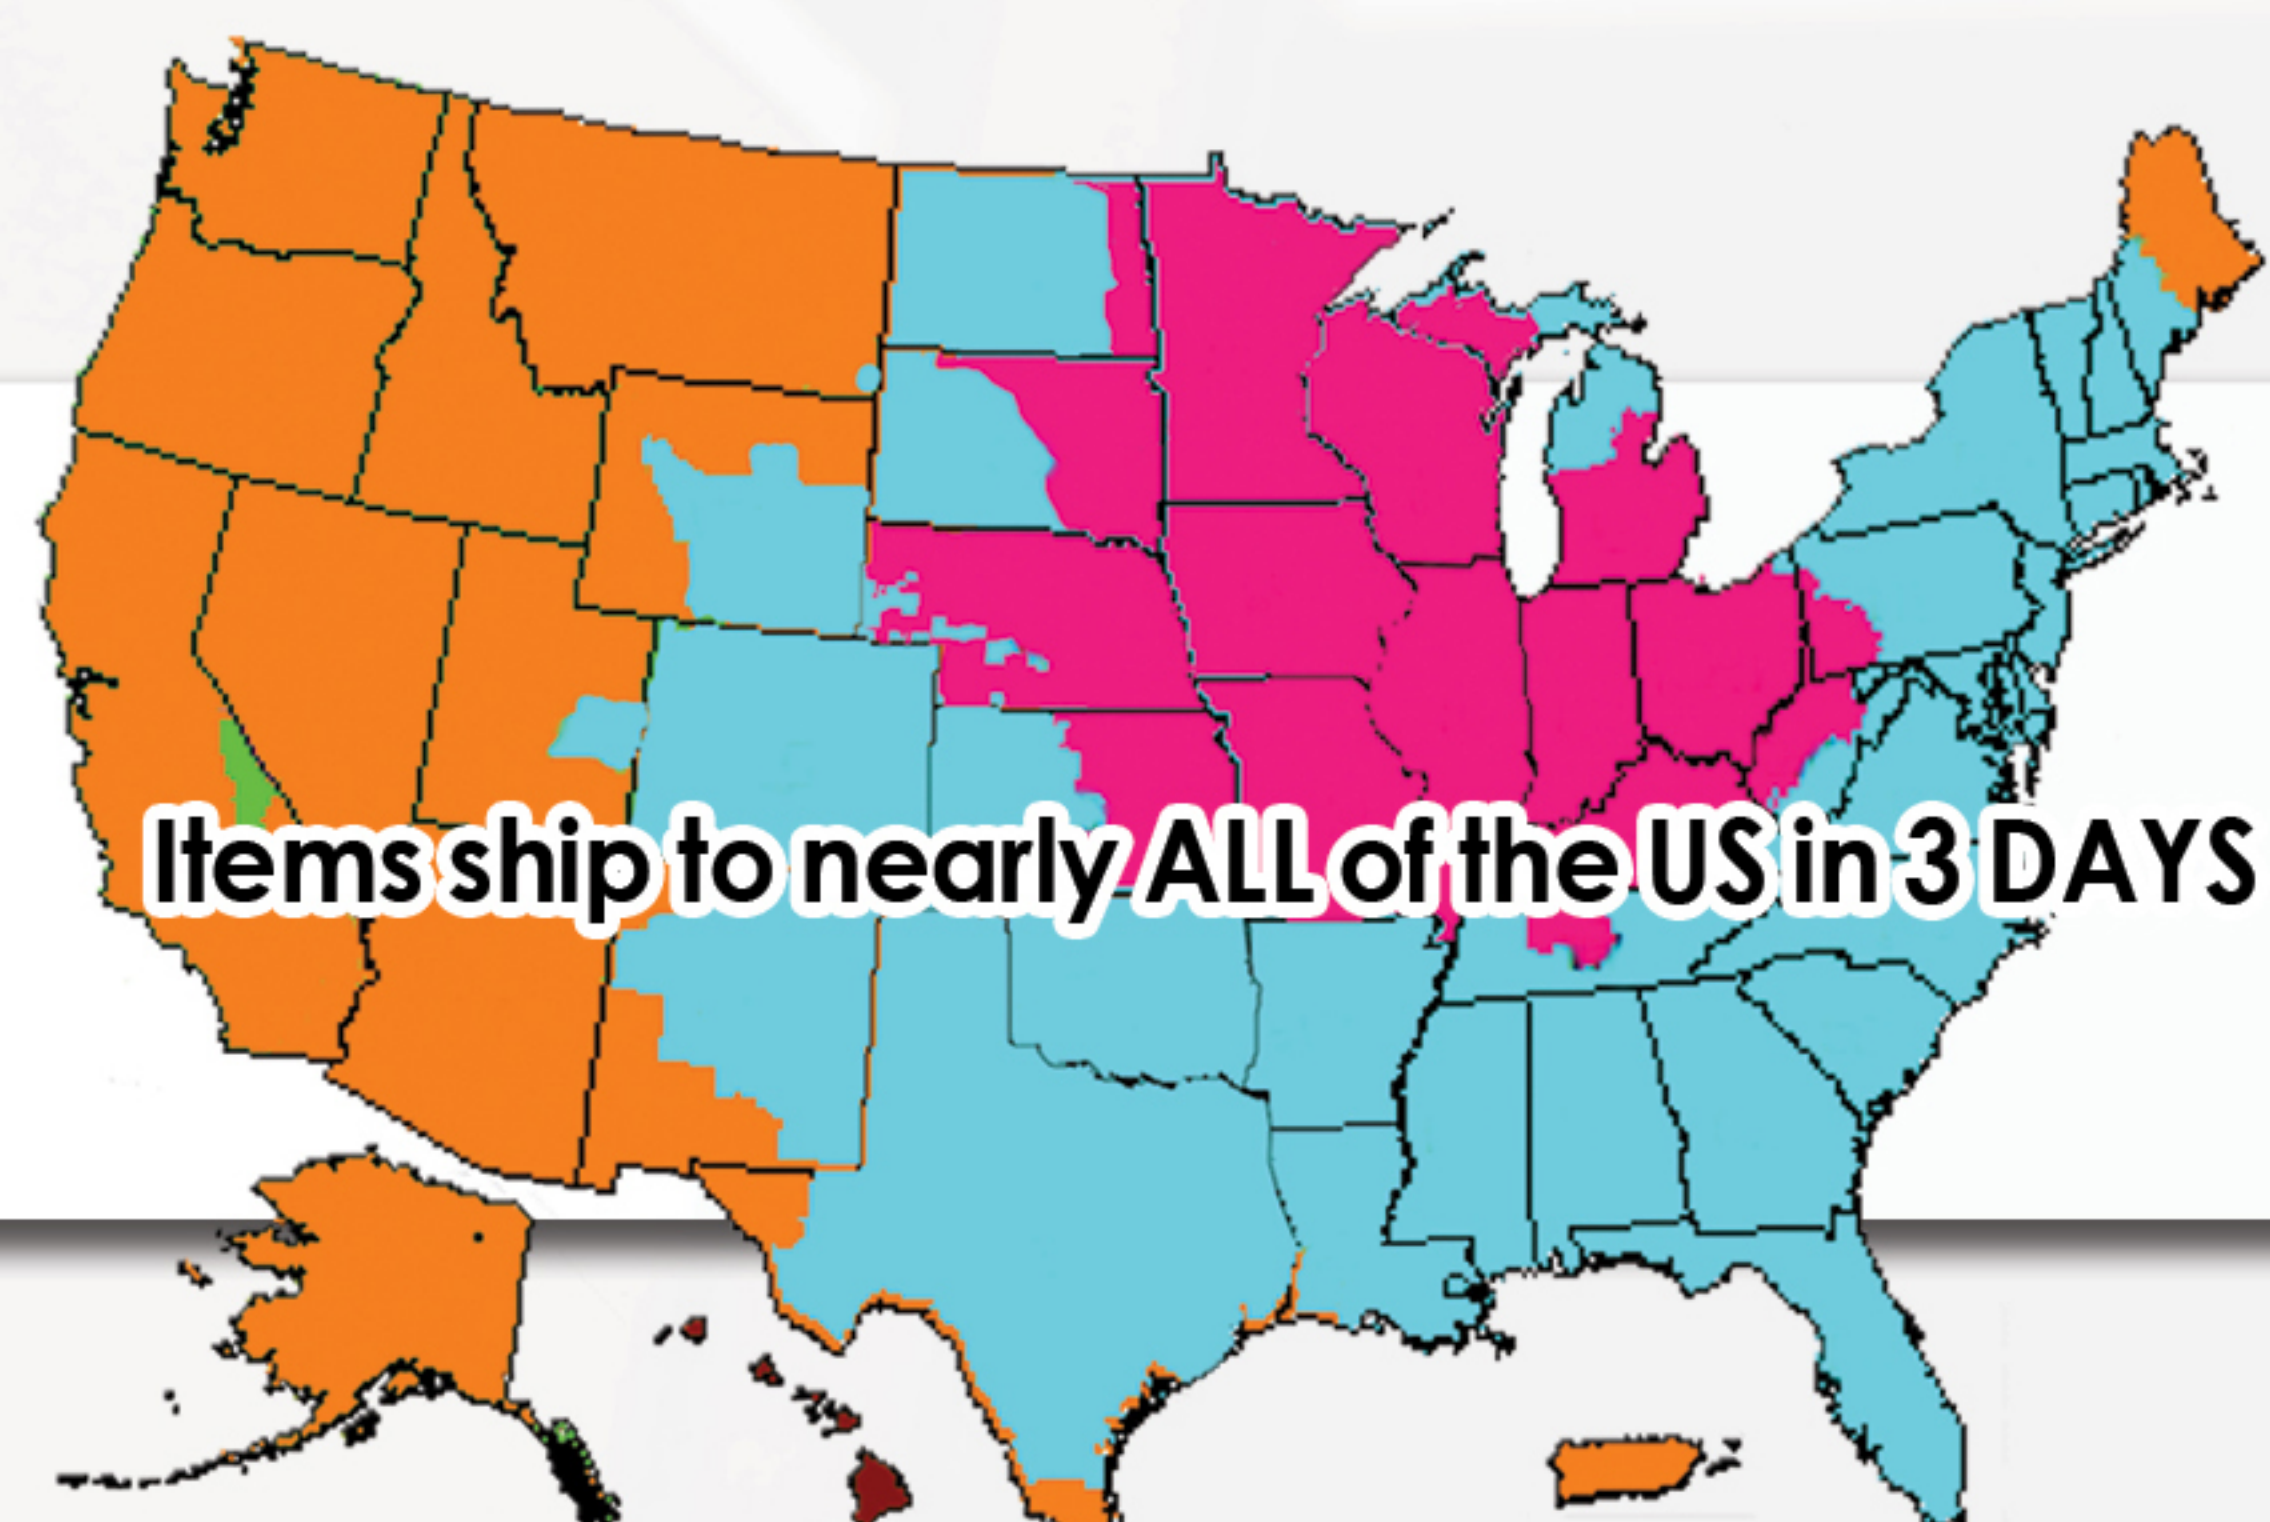

1 Day

2 Days

3 Days

Items ship to nearly ALL of the US in 3 DAYS - OR LESS!

4 Days

5 Days