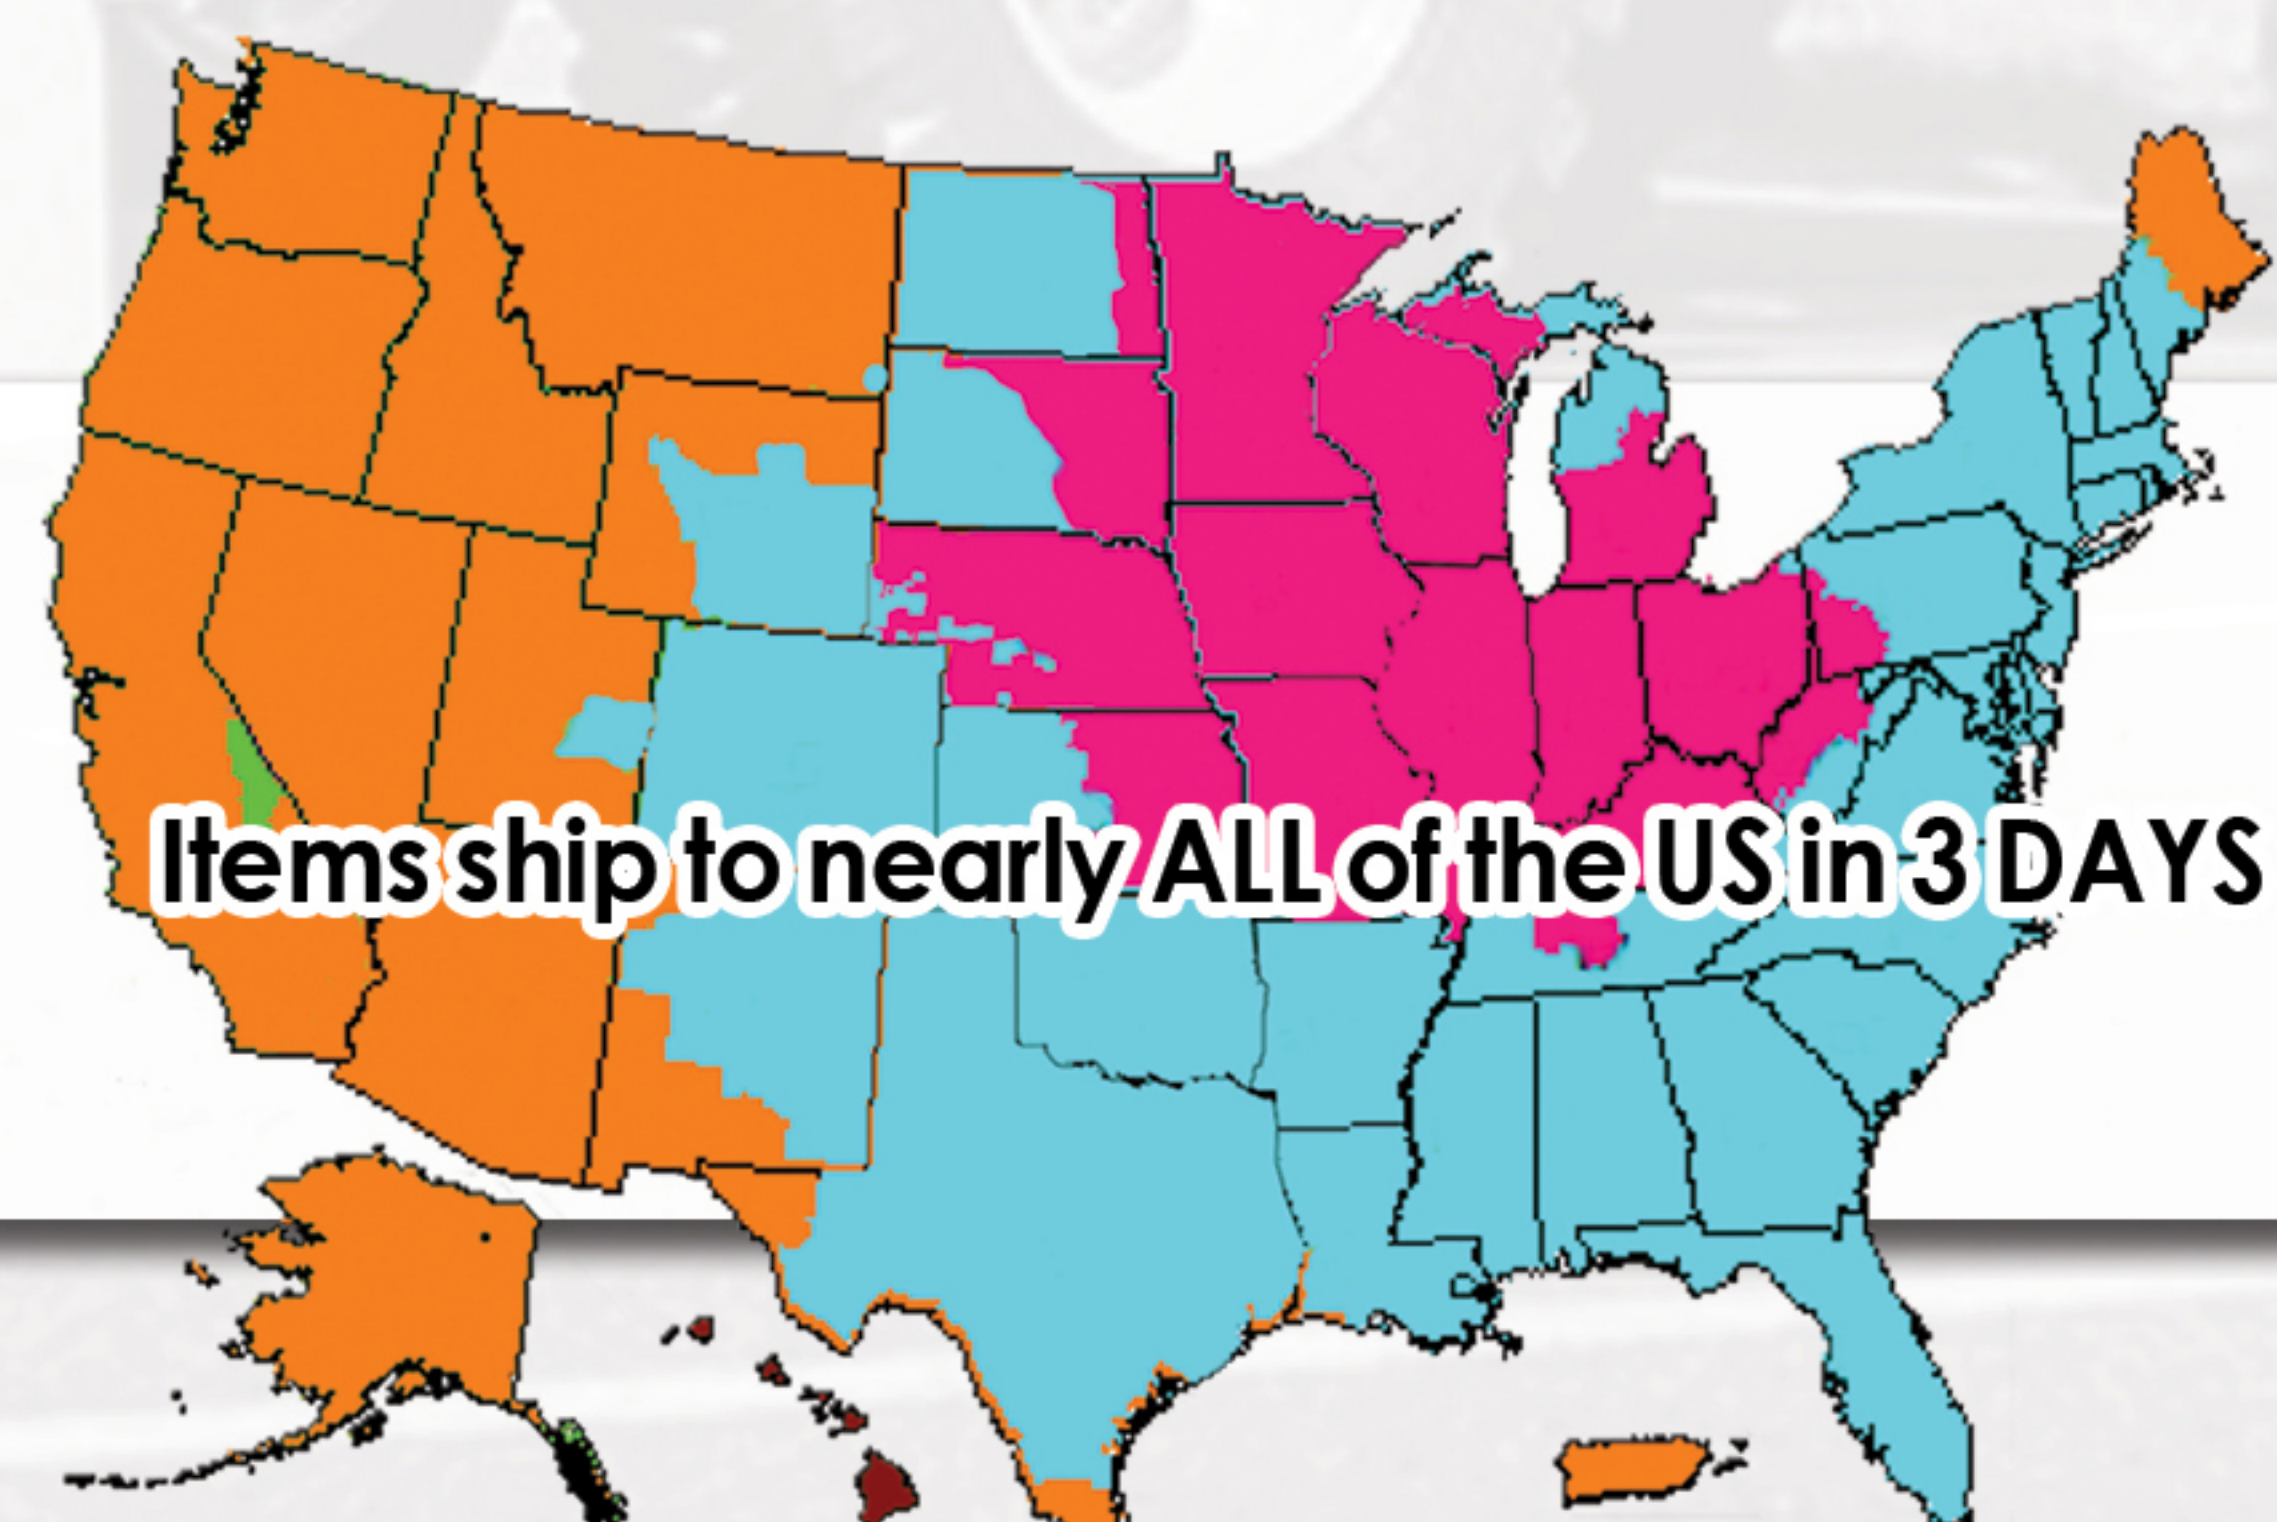

1 Day

2 Days

3 Days

4 Days

5 Days

Items ship to nearly ALL of the US in 3 DAYS - OR LESS!