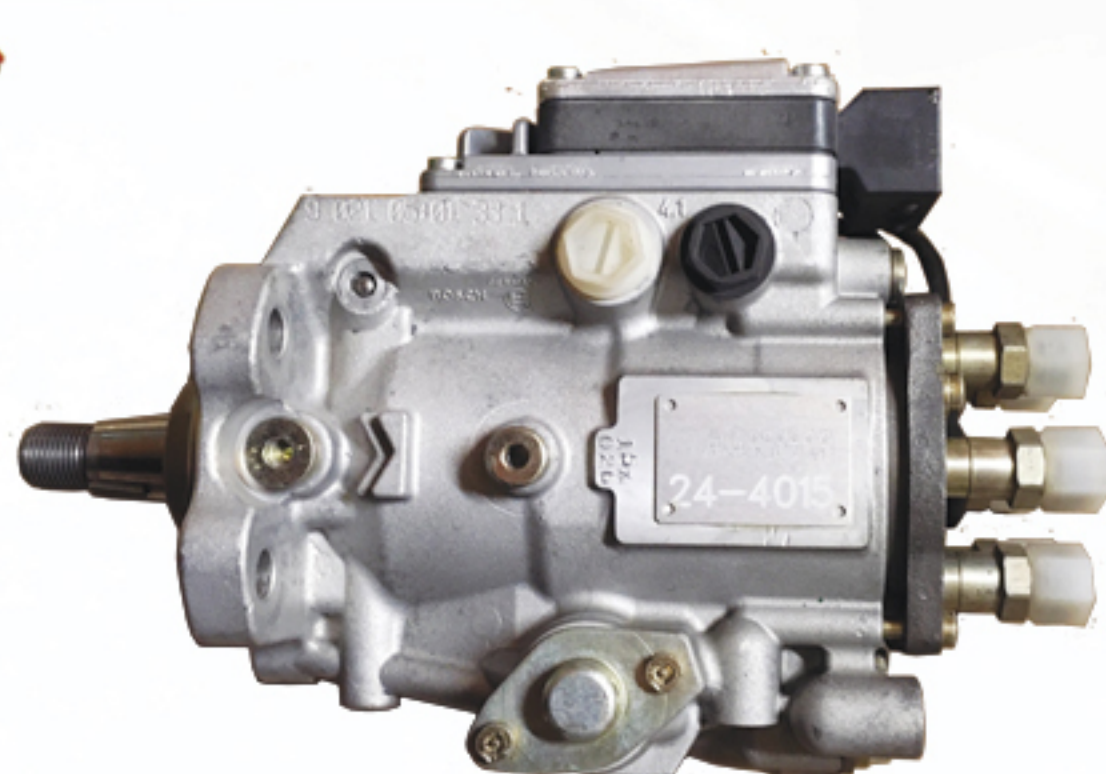

- AG DIESEL SOLUTIONS PERFORMANCE MODULES
- ADS' MACHINE SHOP - CUSTOM ORDERS & PROJECTS
- ATA - AXIS TURBOCHARGER ACCESSORIES
- CAPSKITM - REPLACEMENT KIT FOR CAPS PUMP
- MAGNUM - PROPACKAGES, SPECIALITY TOOLS & PARTS
- TWIN-TO-SINGLE TURBO CONVERSION