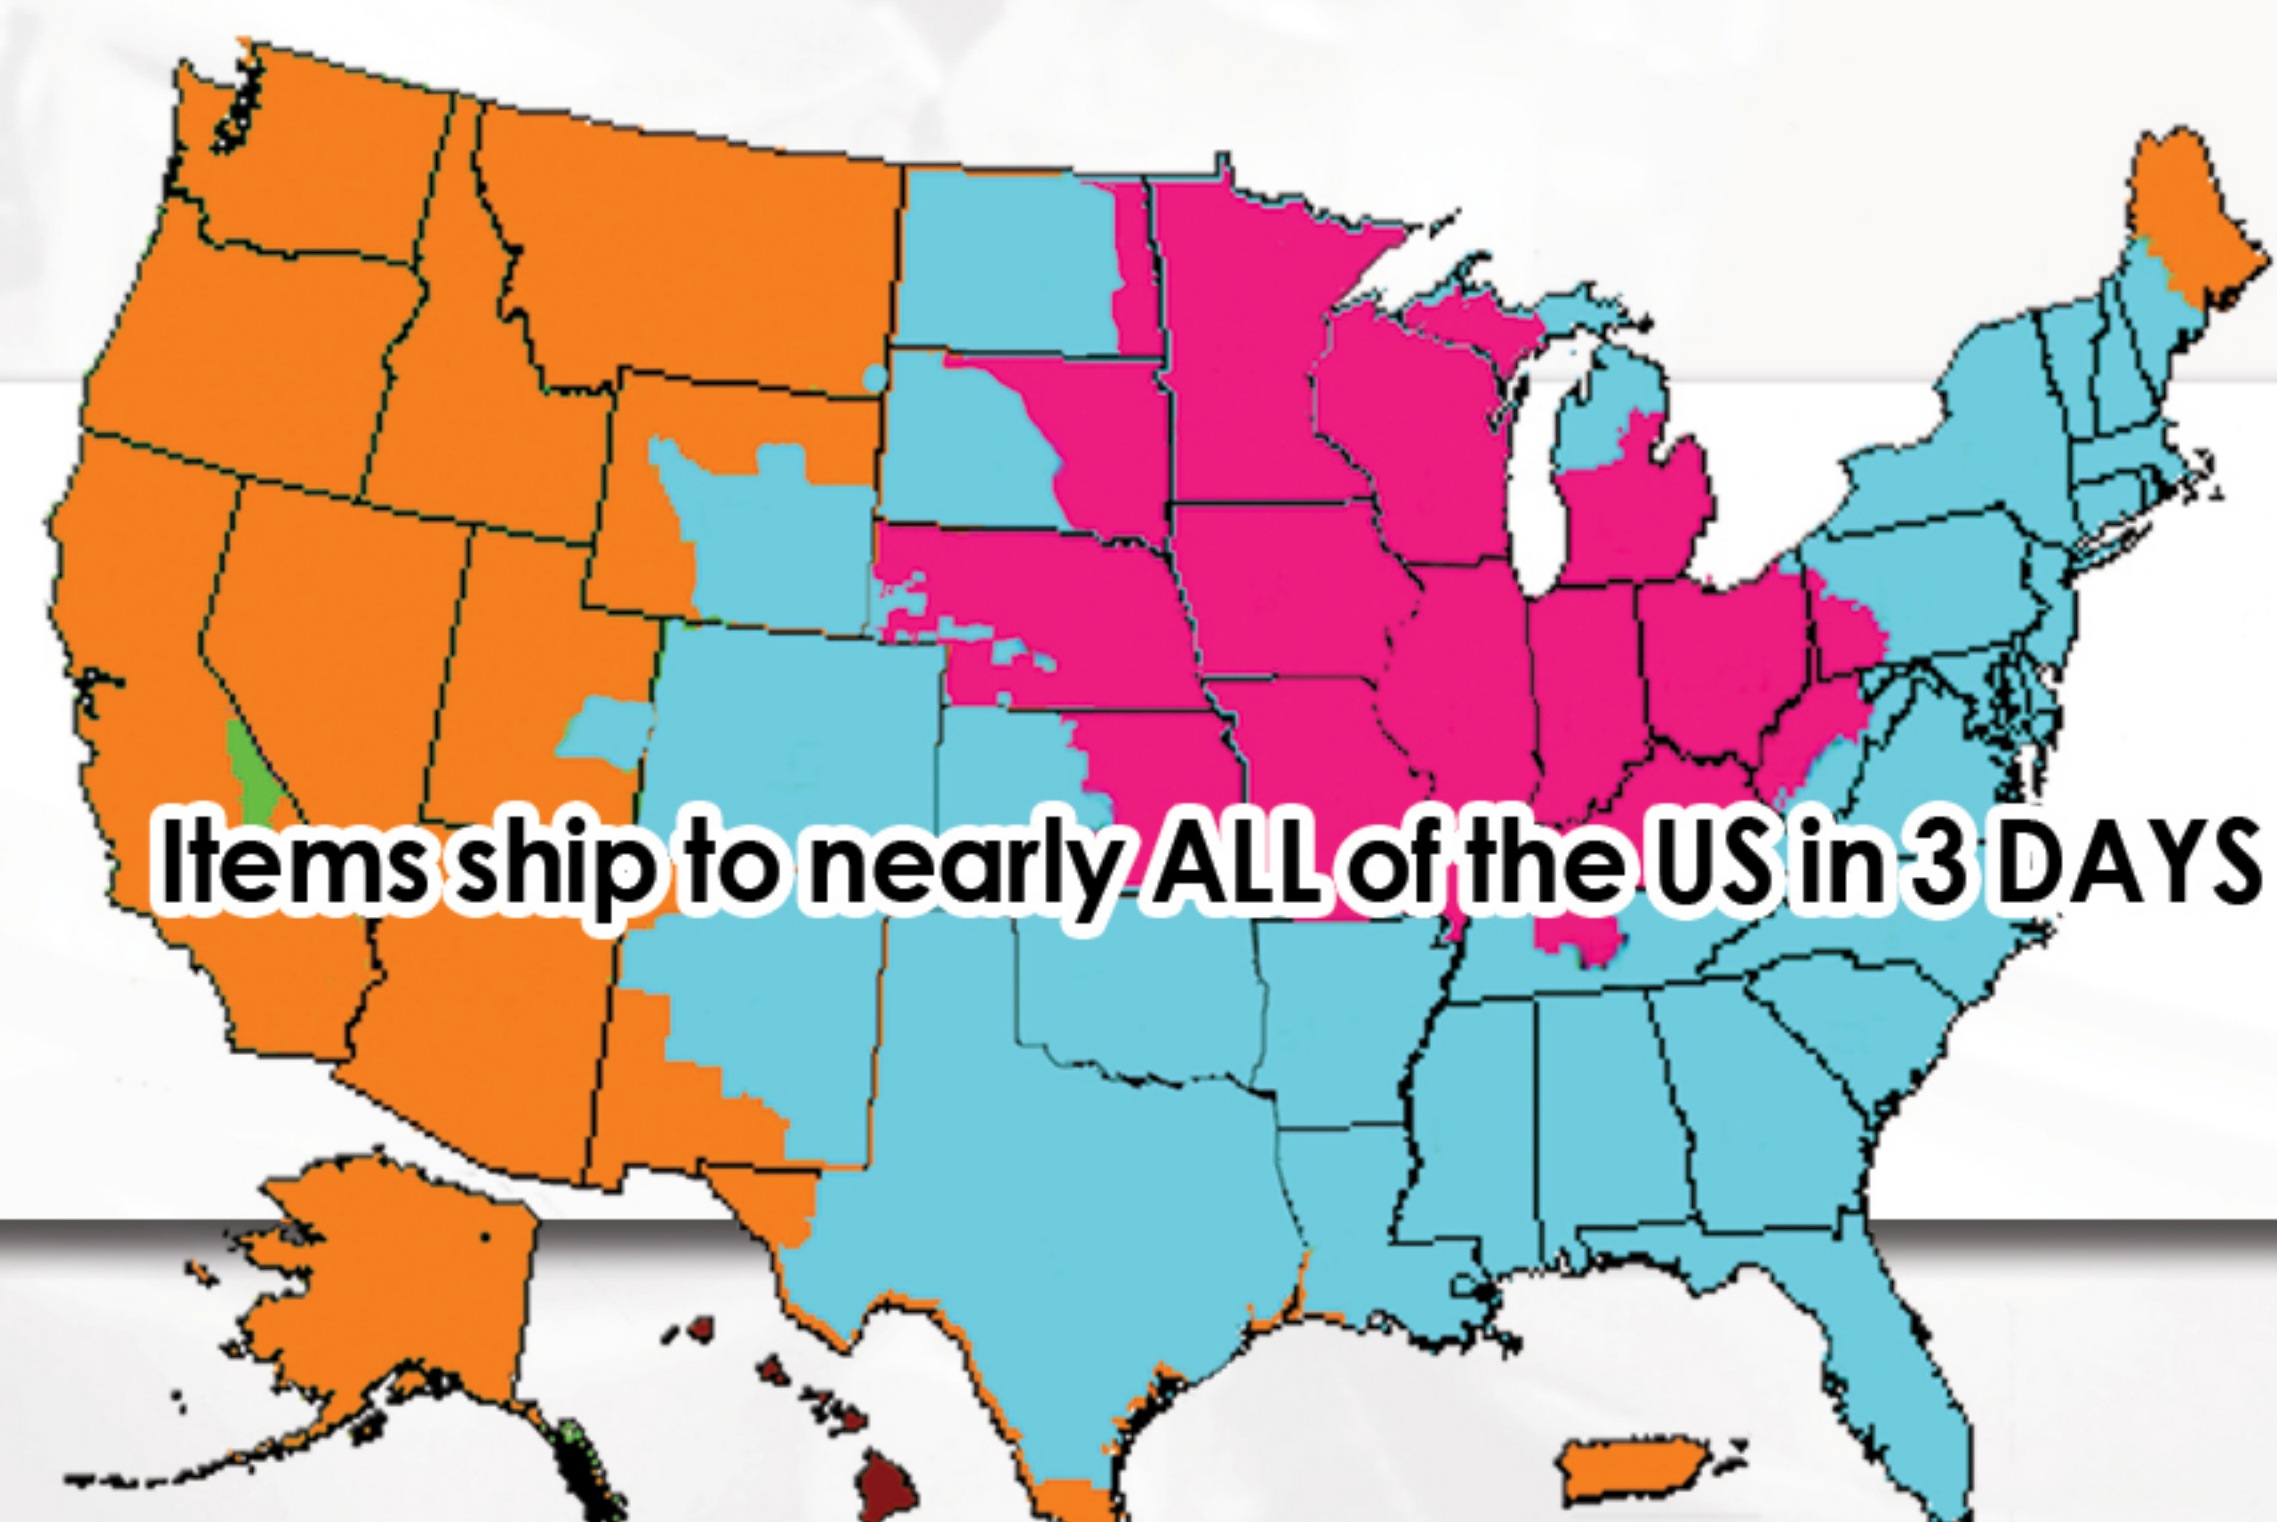

Maybe that scrap junk lying around the shop are the cores we need?

WE BUY CORES!

Proud Members of:

Items ship to nearly ALL of the US in 3 DAYS - OR LESS!

1 Day

2 Days

3 Days

4 Days