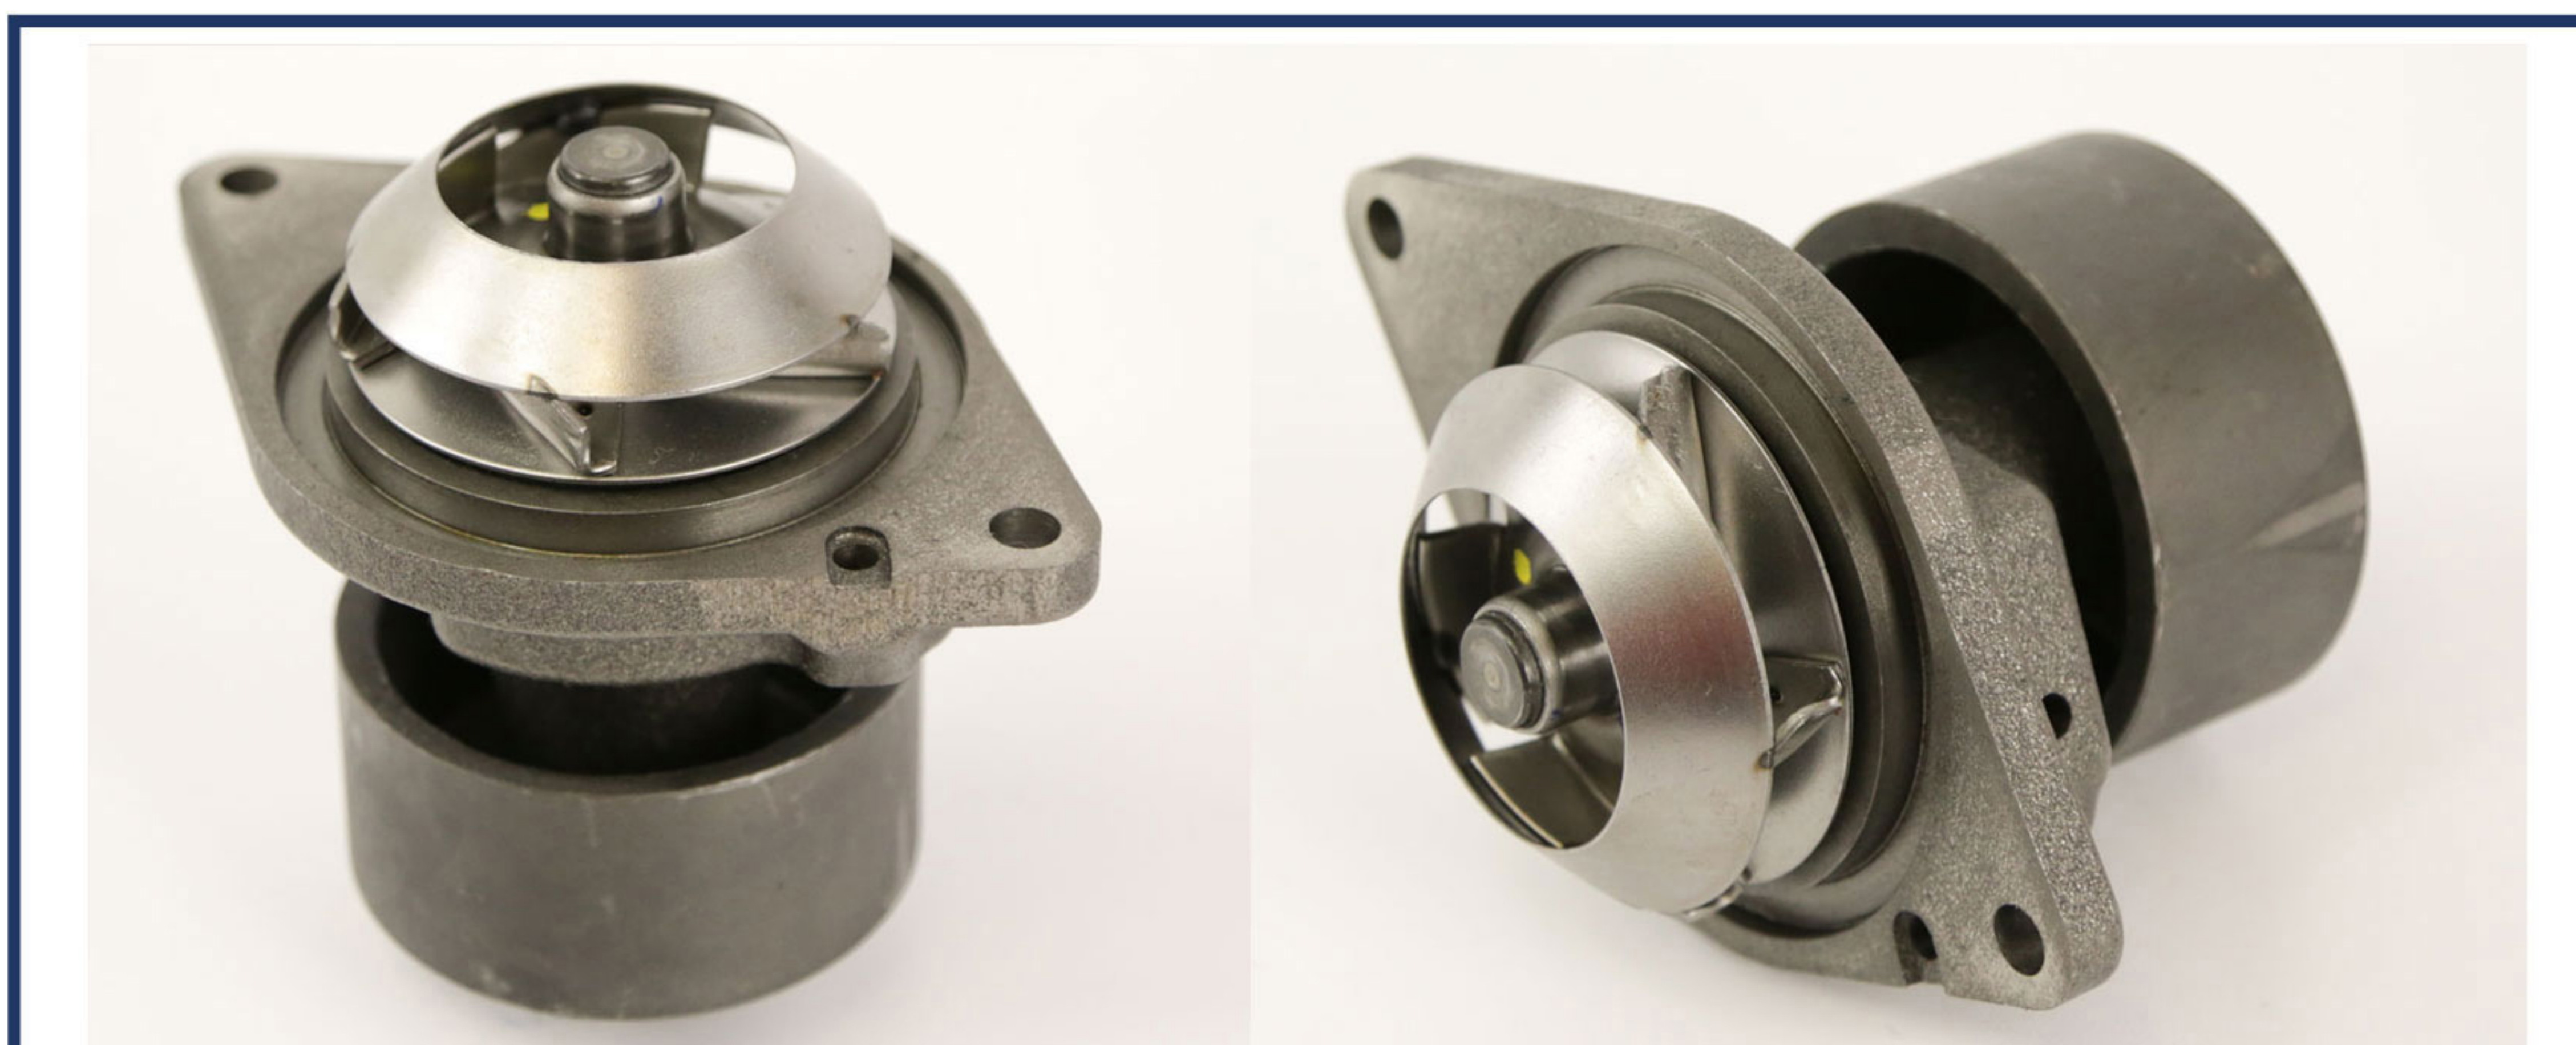

P/N:	75-4401	
Description:	WATER PUMP - SHIELDED IMPELLER	
Fits:	3.9L / 5.9L / 6.7L DODGE / CUMMINS	
Cross Reference:	3903749	3913432
	3802358	3802004
	3802970	3286277
	3389145	3960342
	4089700	3960309

ANY AND ALL MANUFACTURER NAMES, MODELS, PART NUMBERS, AND PRODUCT IMAGES HEREIN ARE PROPERTY OF THEIR RESPECTIVE OWNERS AND ARE BEING USED FOR REFERENCE PURPOSES ONLY. PRICING AND AVAILABILITY ARE SUBJECT TO CHANGE.