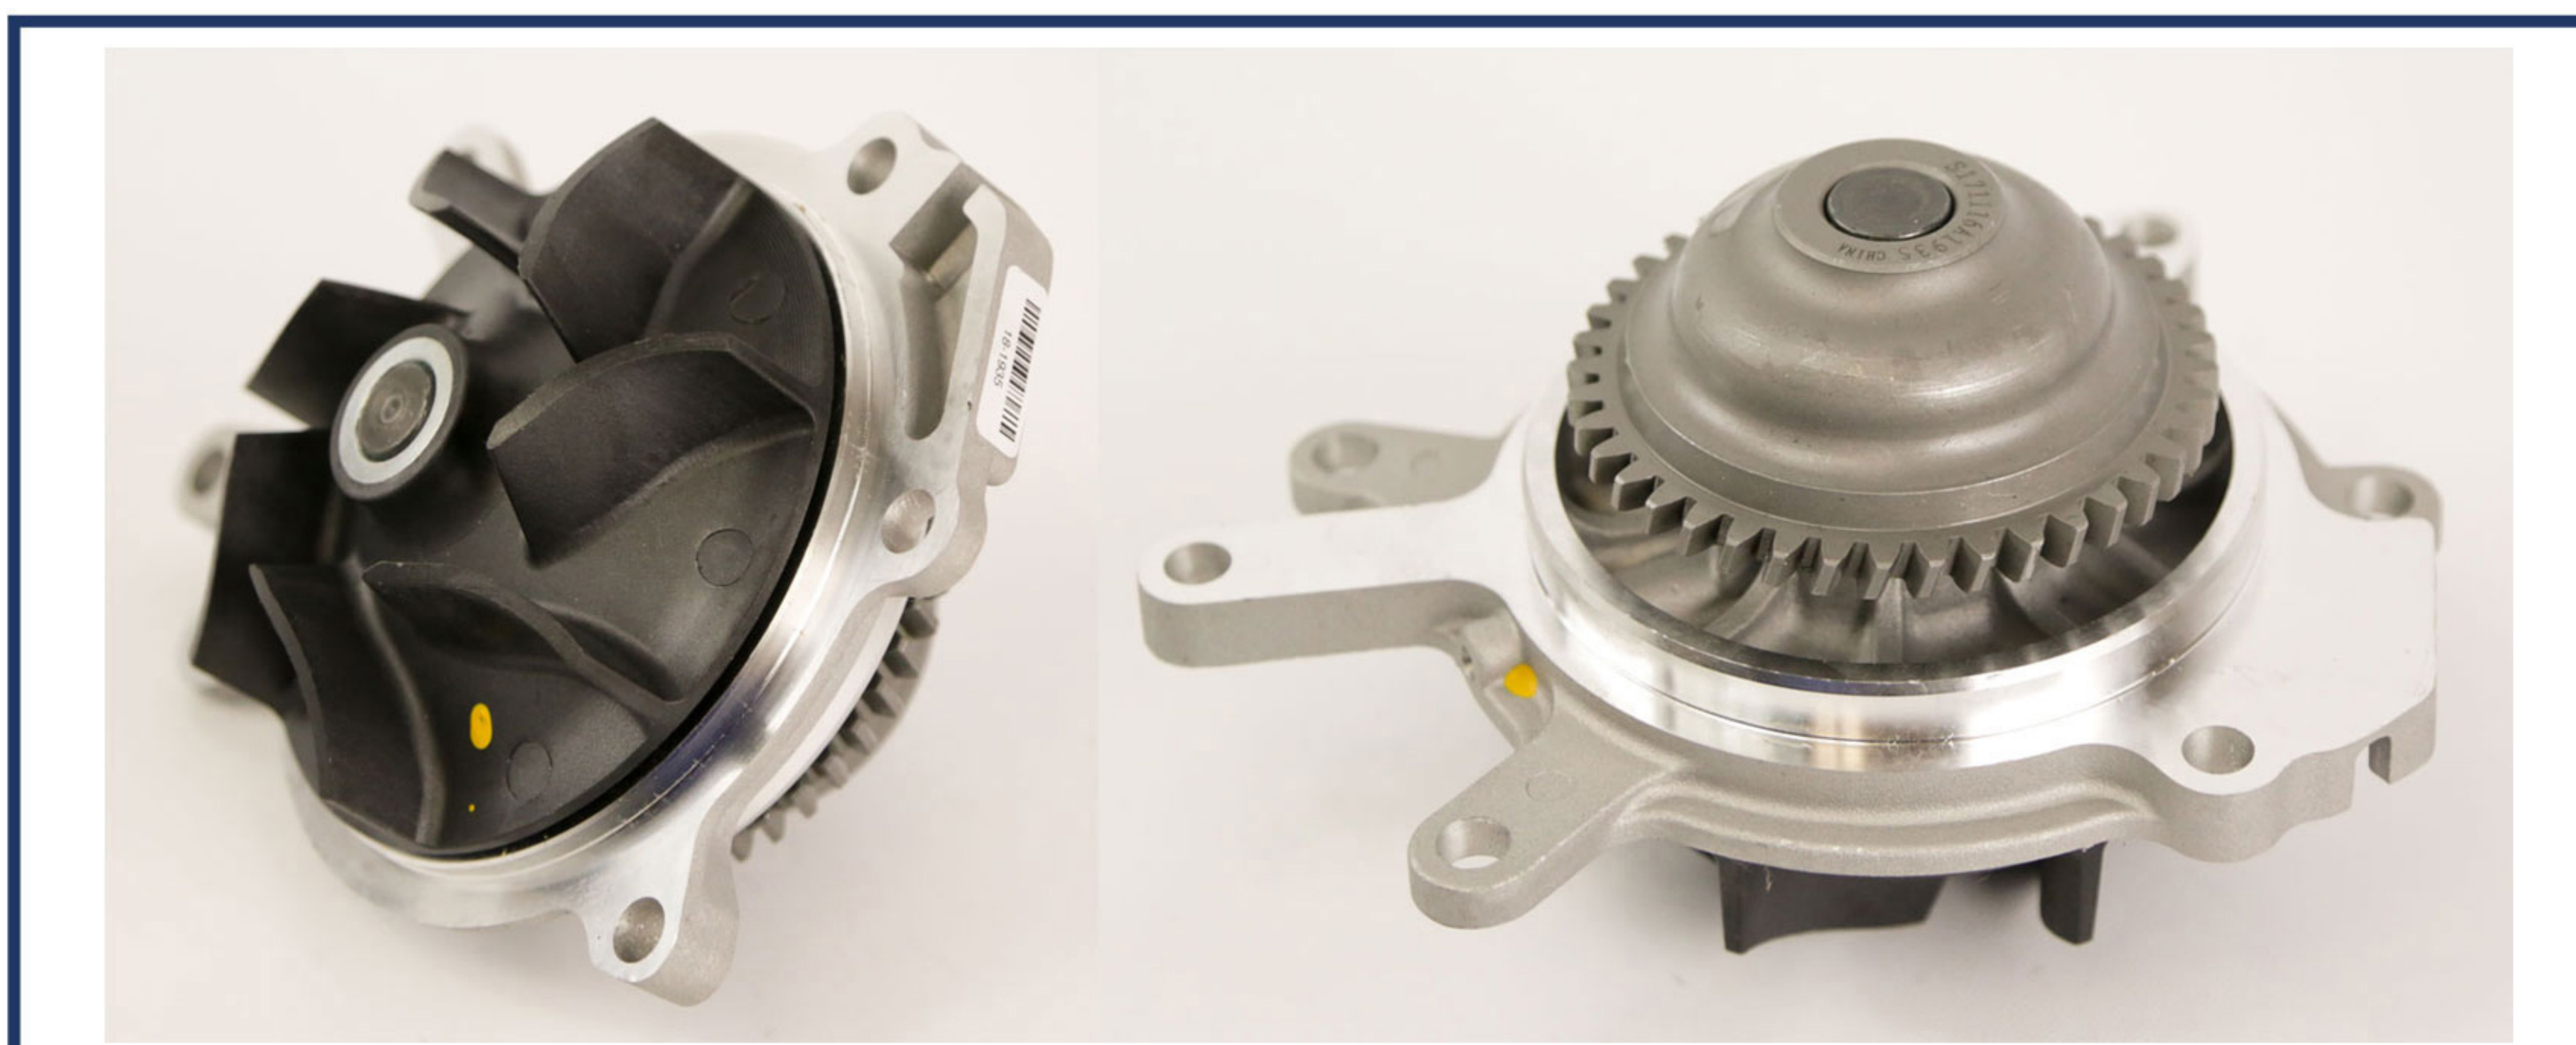

P/N:	75-3302	
Description:	6.6L DURAMAX WATER PUMP	
Fits:	2006 - 2014	
Cross Reference:	98031233	97372515