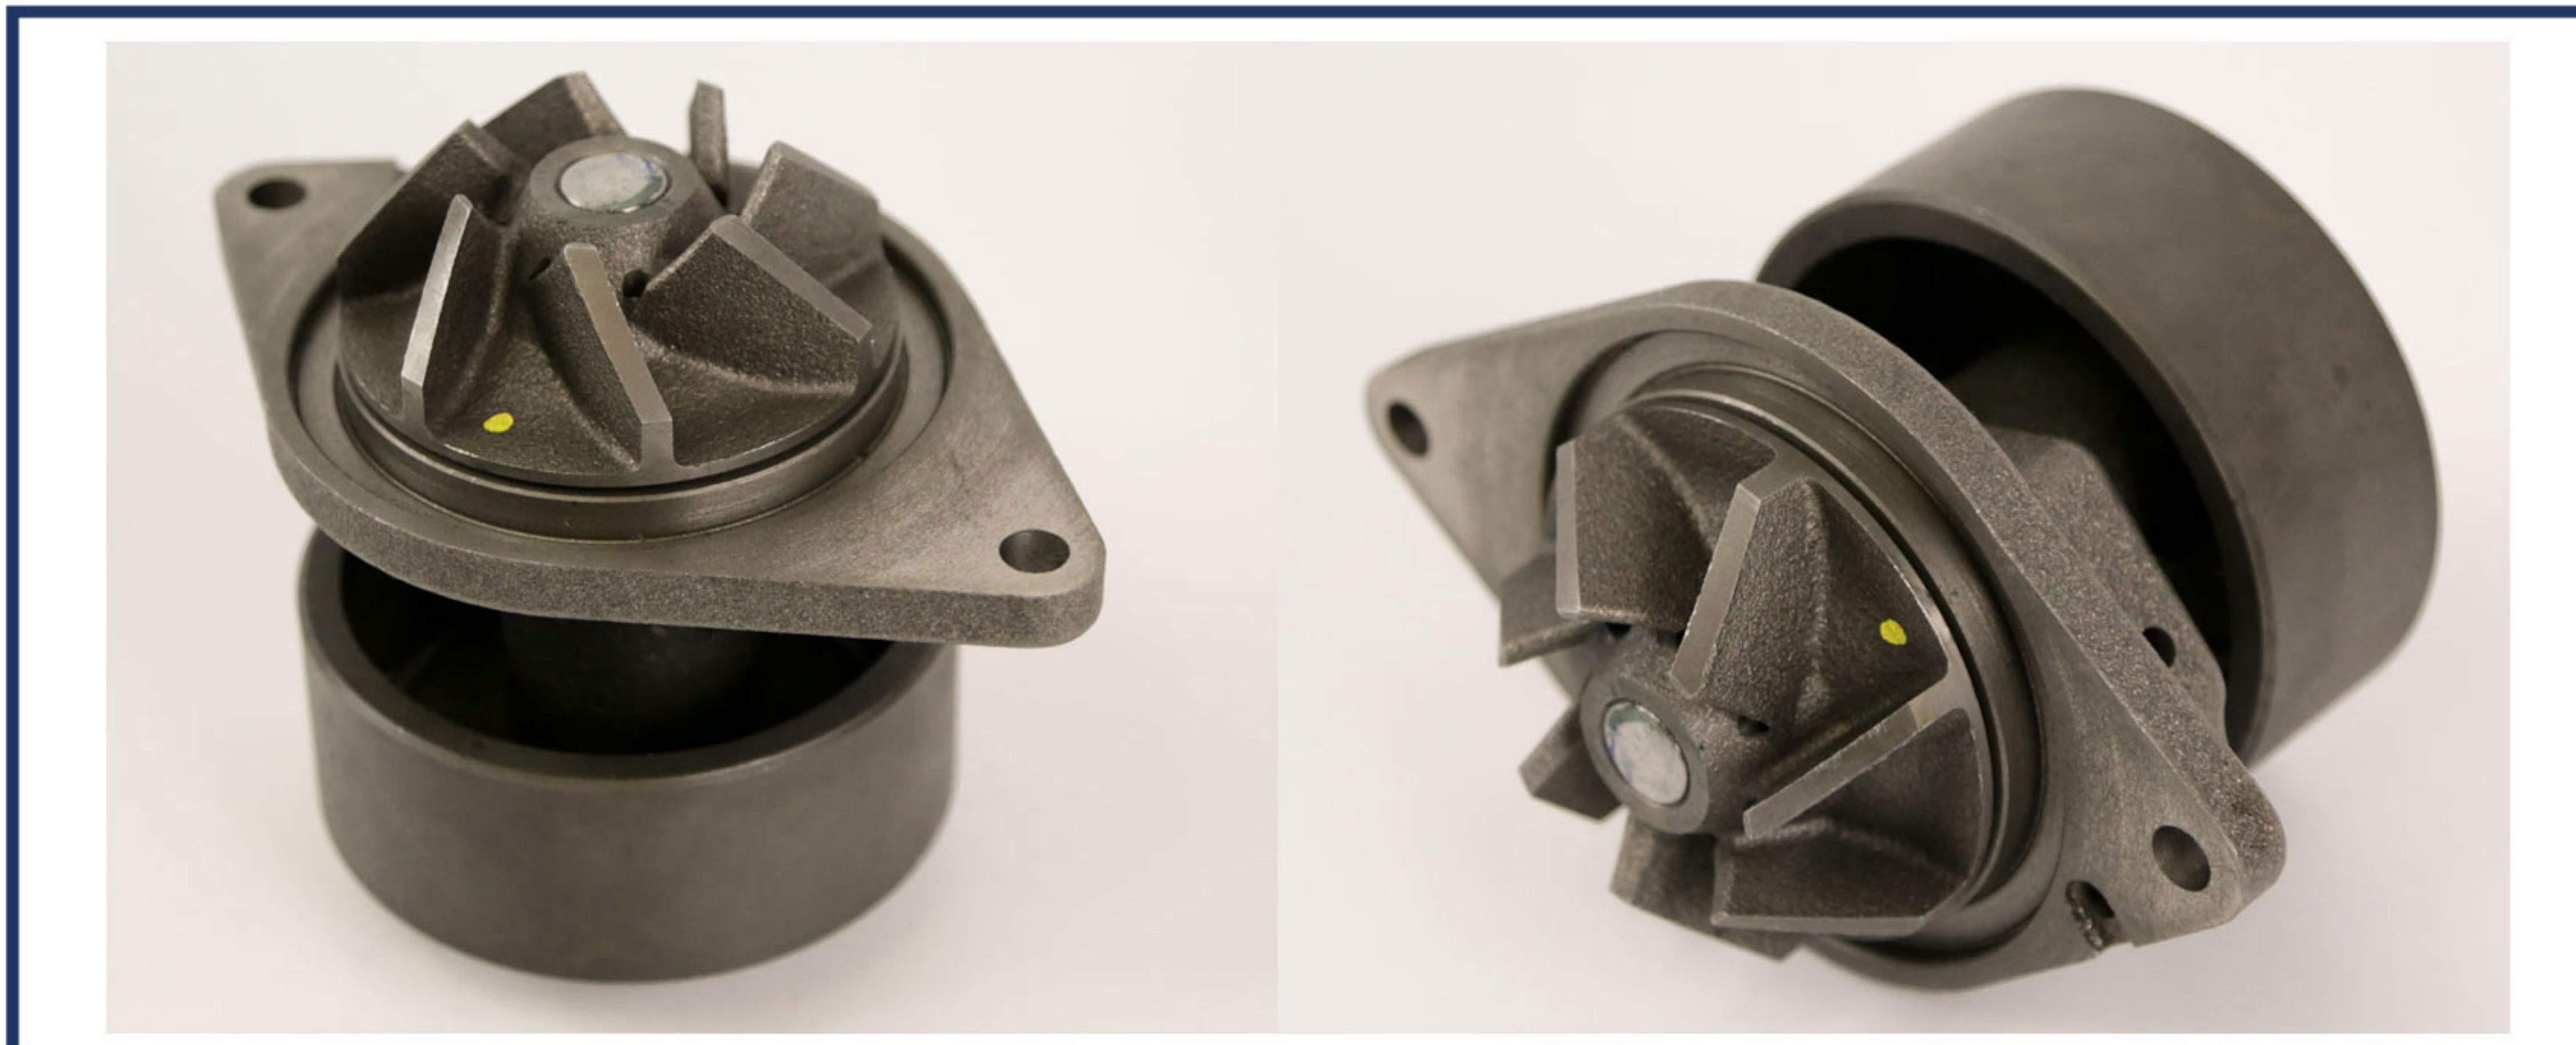

P/N:	75-4404
Description:	WATER PUMP - 7-VANE IMPELLER / 4" HUB
Fits:	3.9L / 5.9L / 6.7L DODGE / CUMMINS
Cross Reference:	4955394

DISTRIBUTED BY:

AREA DIESEL SERVICE, INC.

Subscribe to our newsletter & follow our social media for exclusive promotions & announcements!

ILLINOIS
1300 N UNIVERSITY ST.
CARLINVILLE, IL
(800) 637-2658

IOWA
1440 NE 56TH ST.
PLEASANT HILL, IA
(800) 237-4692

INDIANA
5732 W 71ST ST.
INDIANAPOLIS, IN
(317) 203-3331

WWW.AREADIESEL.COM

ANY AND ALL MANUFACTURER NAMES, MODELS, PART NUMBERS, AND PRODUCT IMAGES HEREIN ARE PROPERTY OF THEIR RESPECTIVE OWNERS AND ARE BEING USED FOR REFERENCE PURPOSES ONLY. PRICING AND AVAILABILITY ARE SUBJECT TO CHANGE.