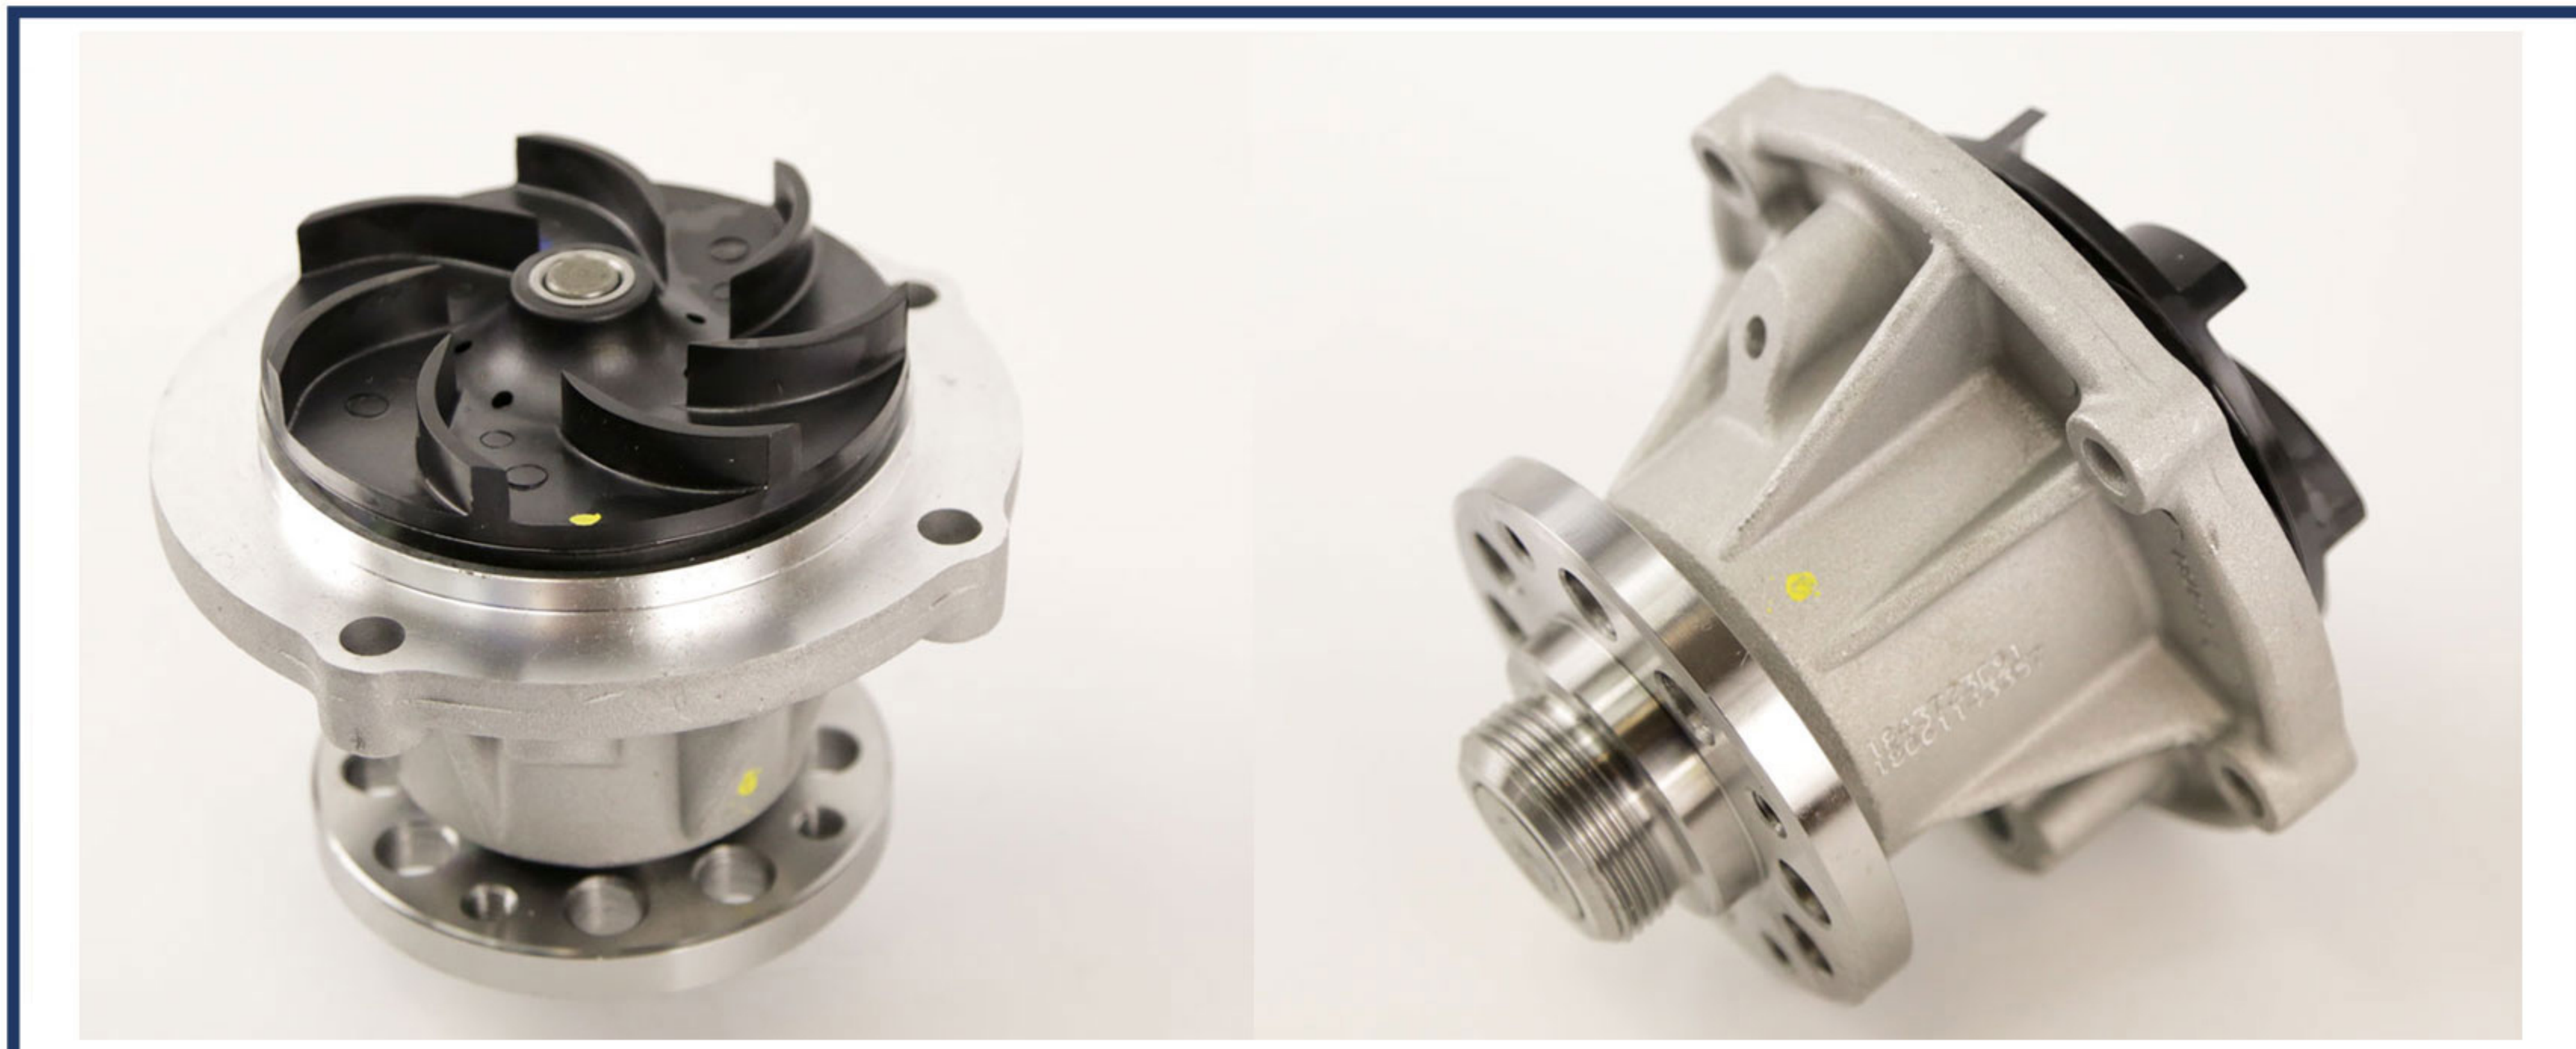

P/N:	75-1103	
Description:	6.0L FORD WATER PUMP	
Fits:	2004 - 2007 (EXCLUDES F650 / F750)	
Cross Reference:	4C3Z8501-ABRM	R81Z8501ABRM