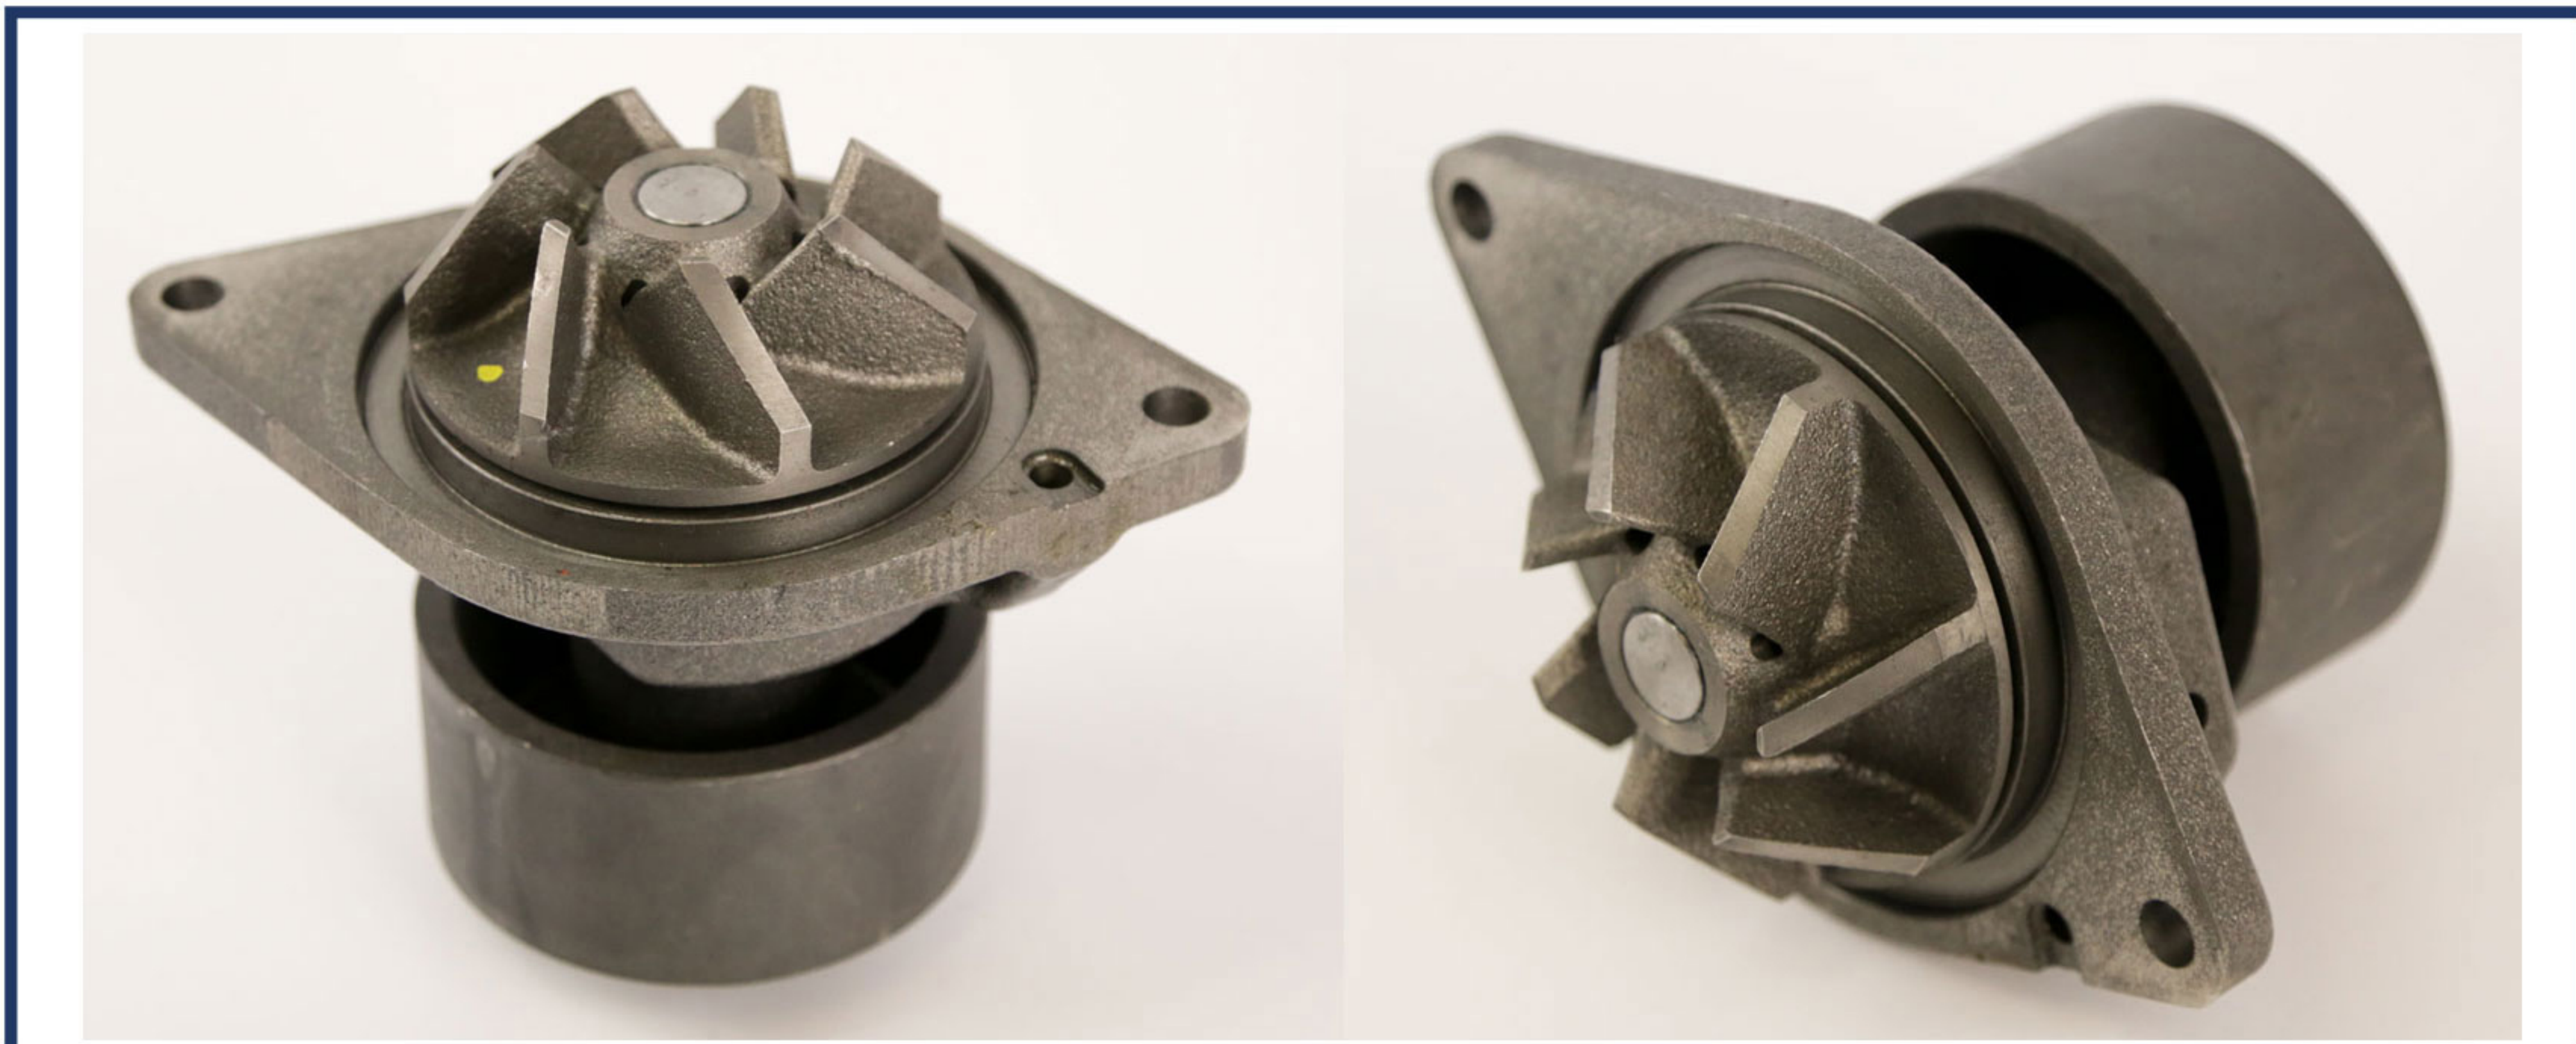

DODGE / CUMMINS

WATER PUMPS

P/N:	75-4402	
Description:	WATER PUMP - OPEN 5-BLADE IMPELLER	
Fits:	3.9L / 5.9L / 6.7L DODGE / CUMMINS	
Cross Reference:	3802923	3286278
	3286275	2881805
	3285410	3285414

P/N:	75-4403	
Description:	WATER PUMP - 7-VANE IMPELLER (UPGRADES PLASTIC IMPELLER)	
Fits:	3.9L / 5.9L / 6.7L DODGE / CUMMINS	
Cross Reference:	3800984	4891252
	2881688	