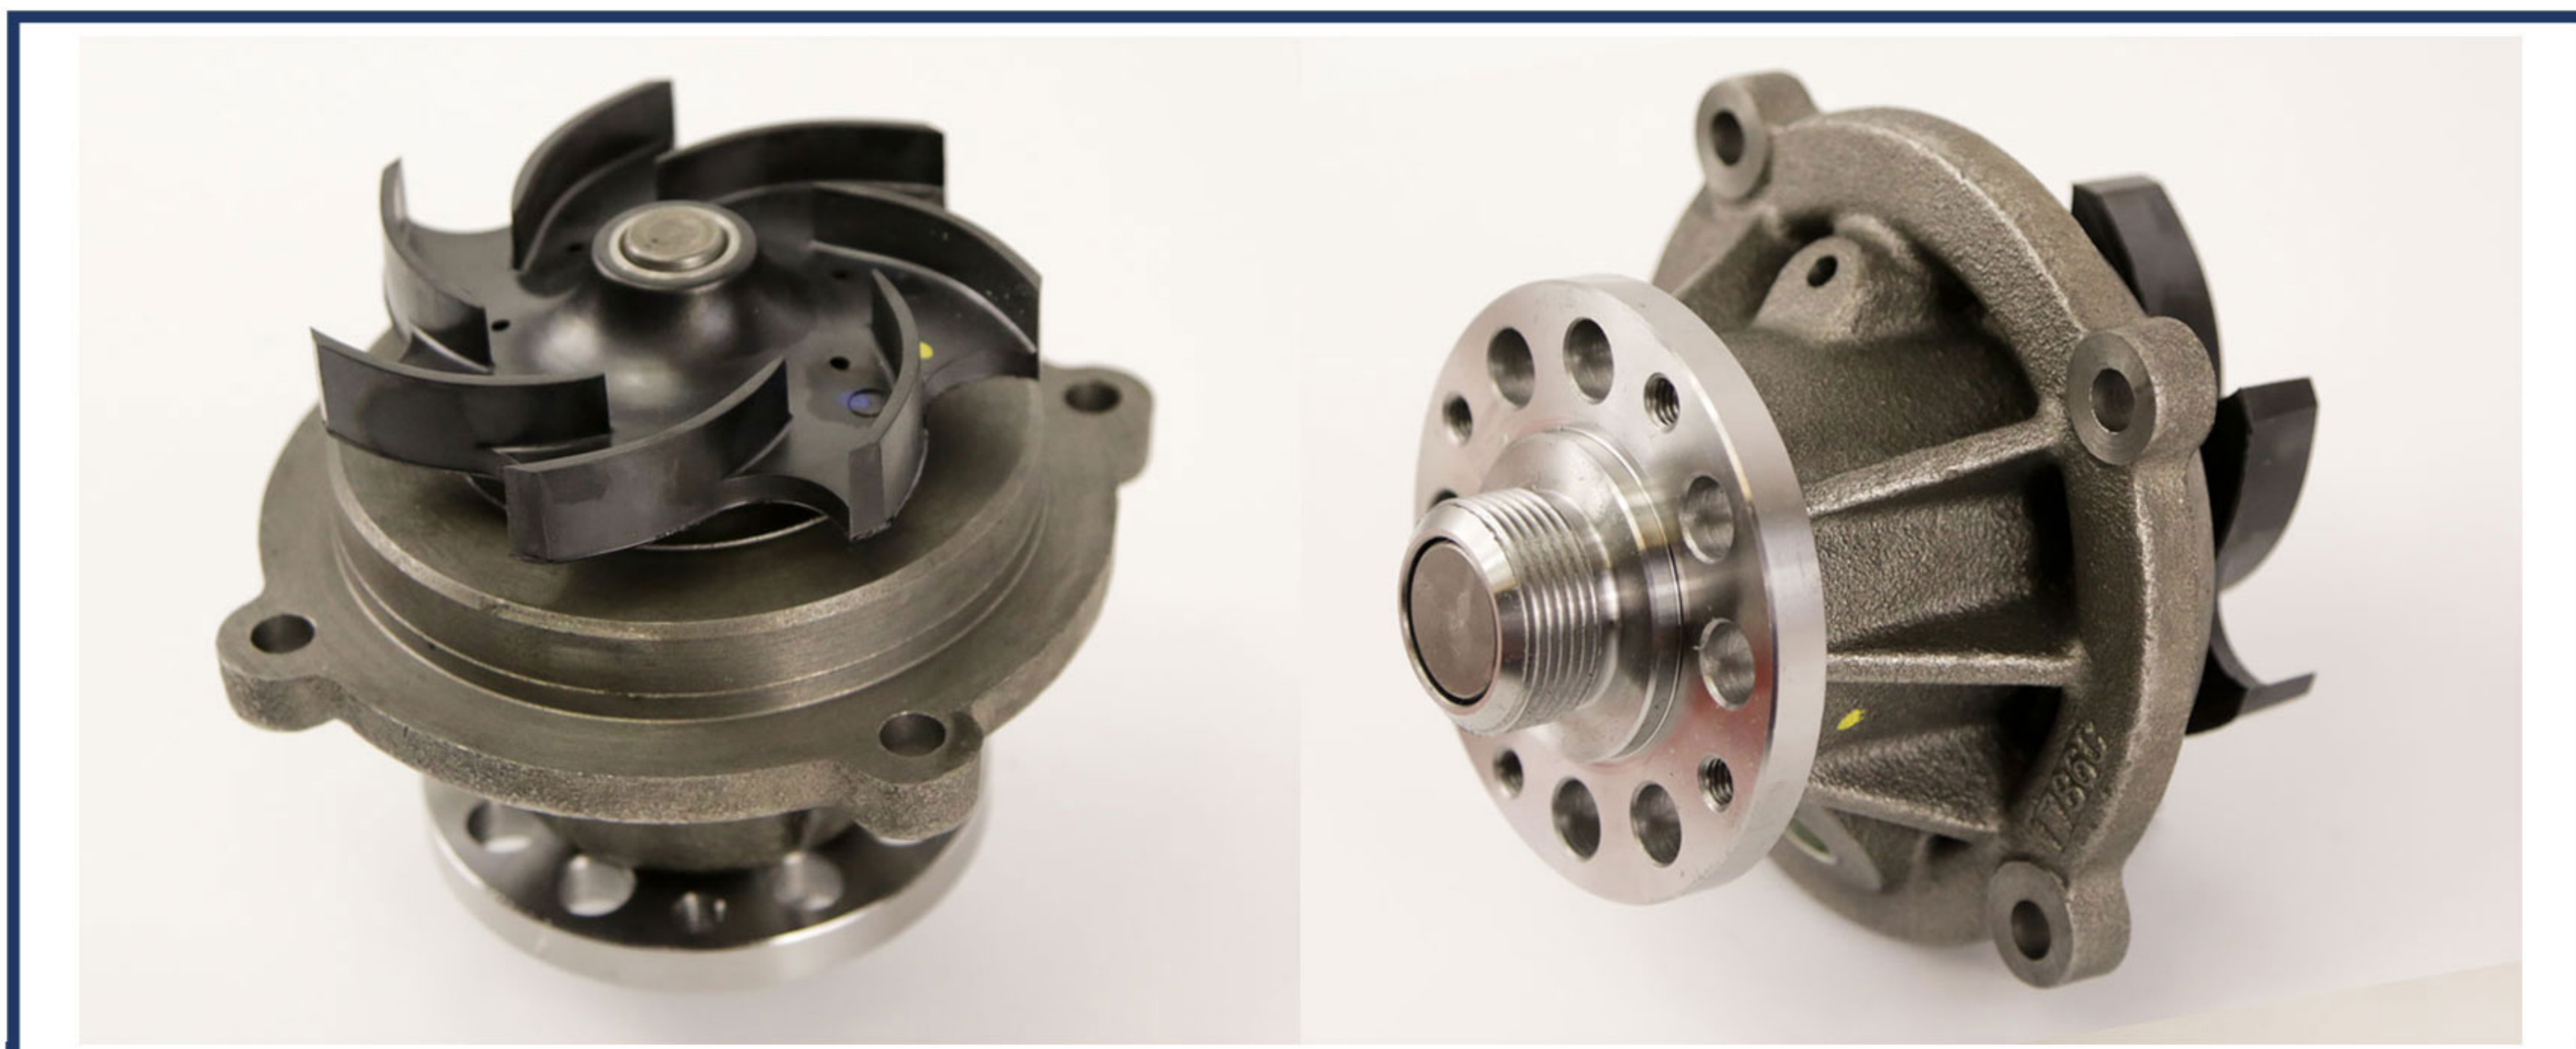

P/N:	75-1104	
Description:	6.0L FORD WATER PUMP	
Fits:	2003 - 2010 (F650 / F750 ONLY)	
Cross Reference:	4C4Z8501AARM	

ANY AND ALL MANUFACTURER NAMES, MODELS, PART NUMBERS, AND PRODUCT IMAGES HEREIN ARE PROPERTY OF THEIR RESPECTIVE OWNERS AND ARE BEING USED FOR REFERENCE PURPOSES ONLY. PRICING AND AVAILABILITY ARE SUBJECT TO CHANGE.