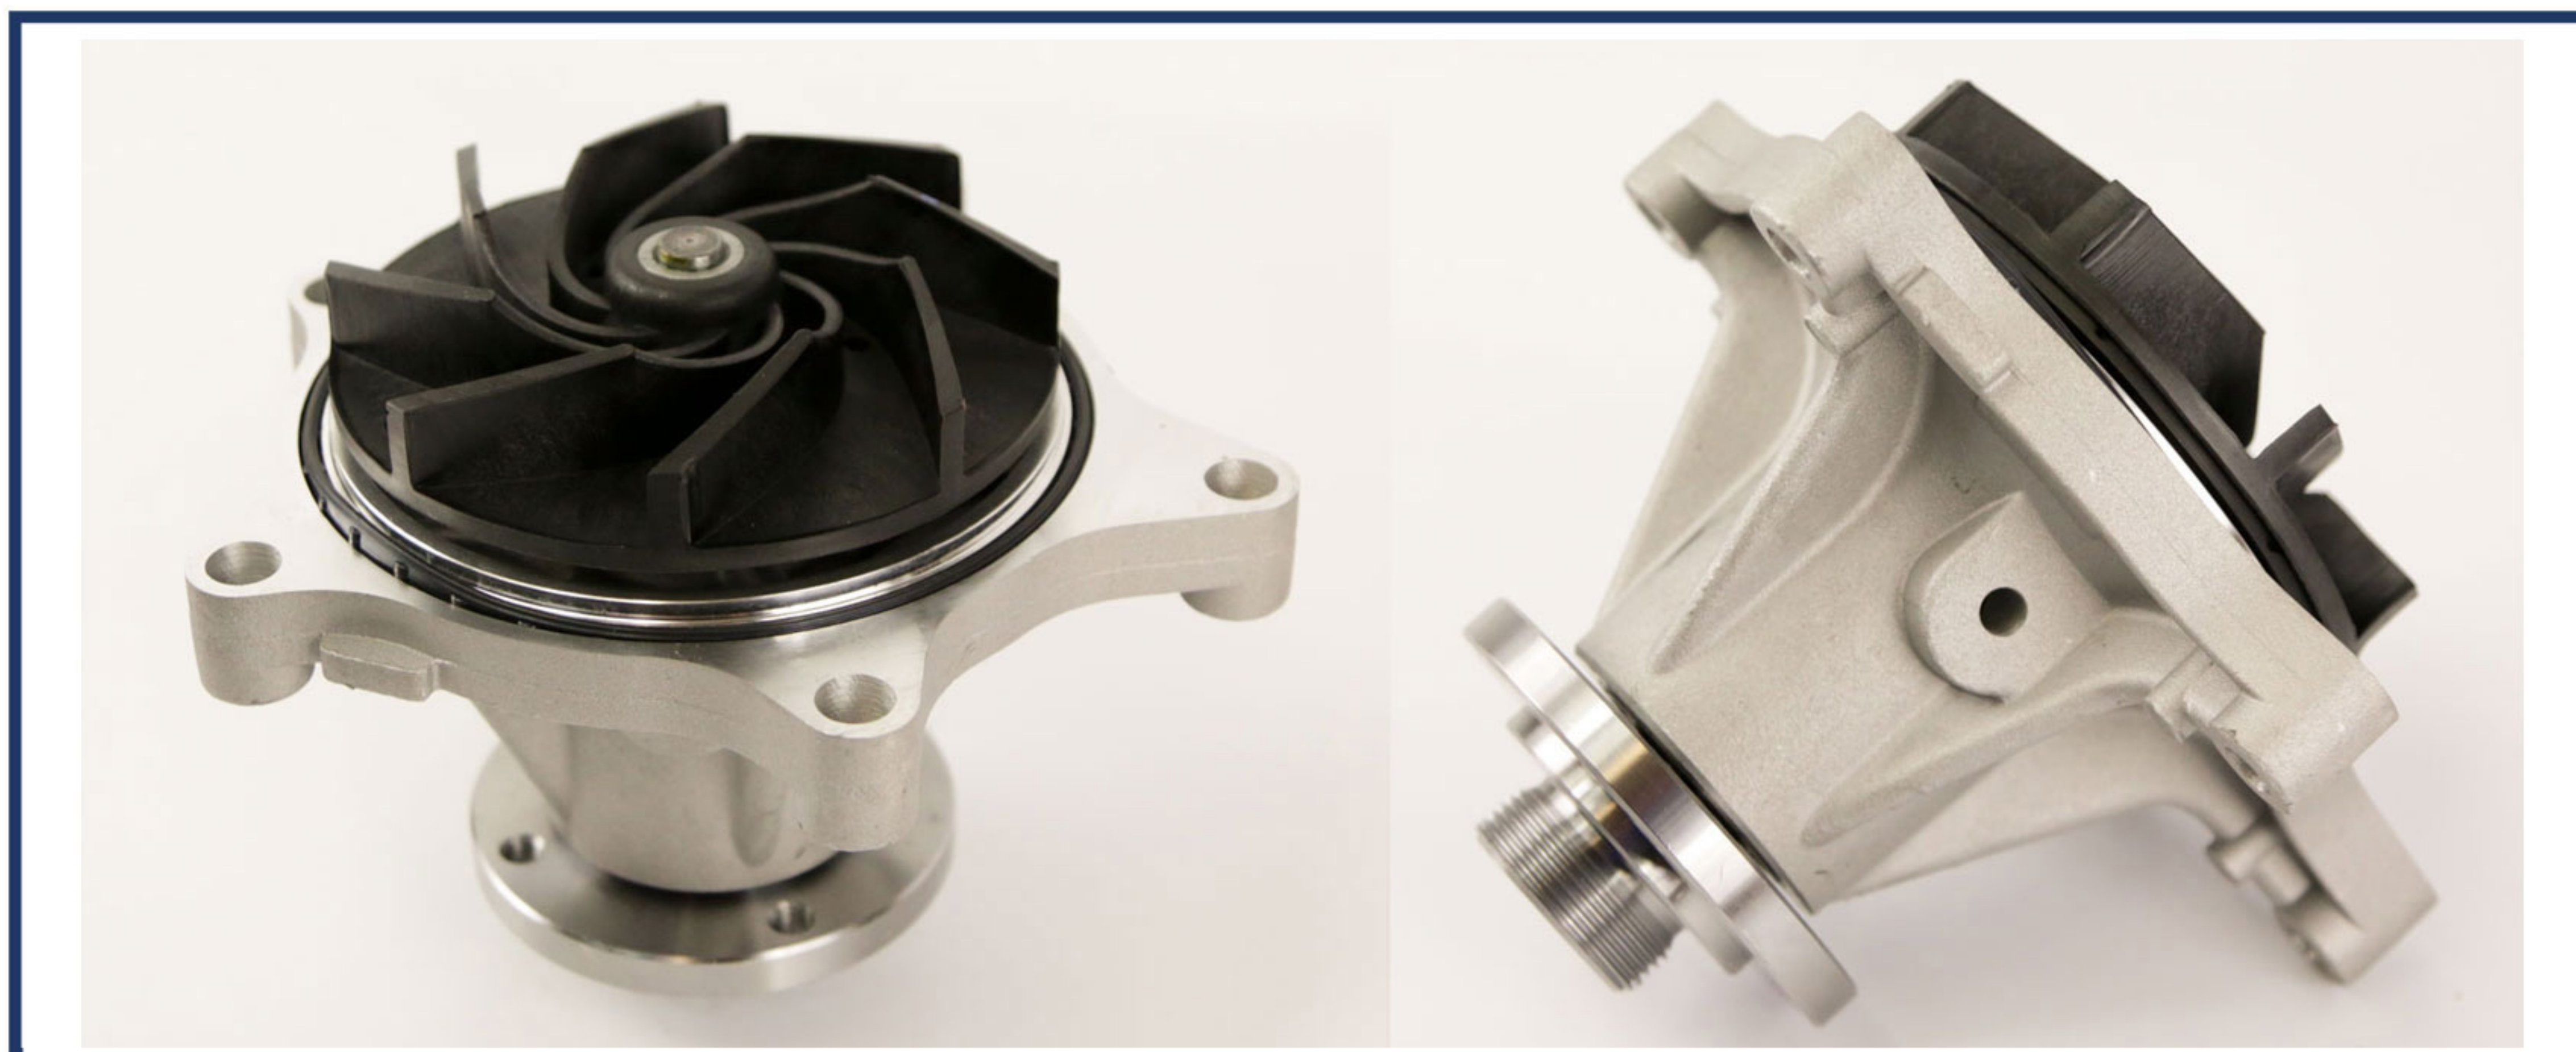

P/N:	75-1105	
Description:	6.4L FORD WATER PUMP	
Fits:	2007 - 2010	
Cross Reference:		
	8C3Z8501C