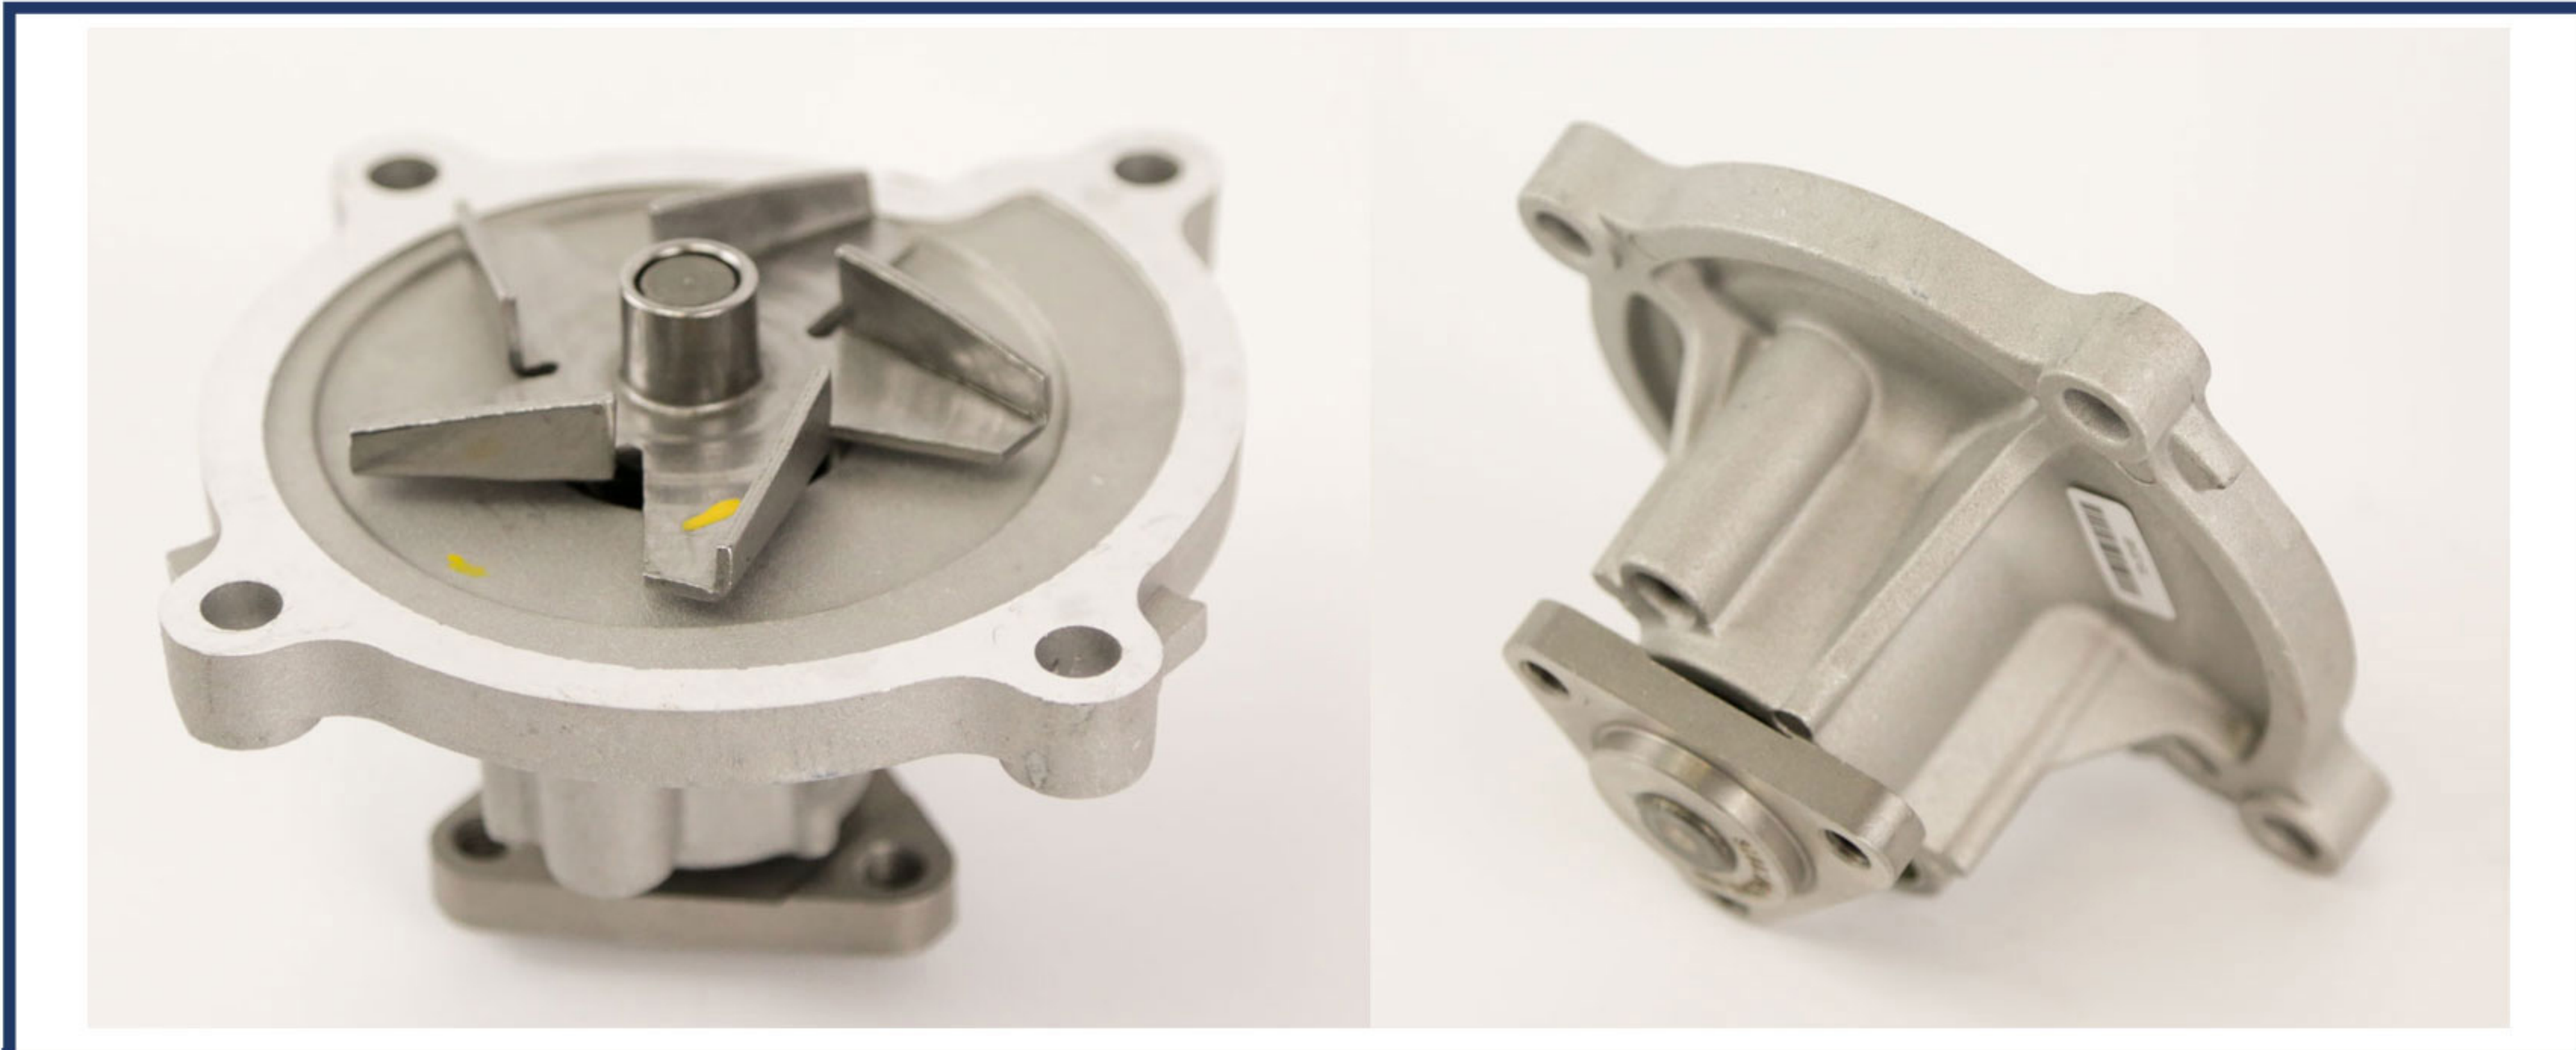

P/N:	75-1107	
Description:	6.7L FORD SECONDARY WATER PUMP	
Fits:	2011 - 2015 (F-SERIES)	
Cross Reference:	BC3Z8501B	PW503
	BC3Z8501C	PW504