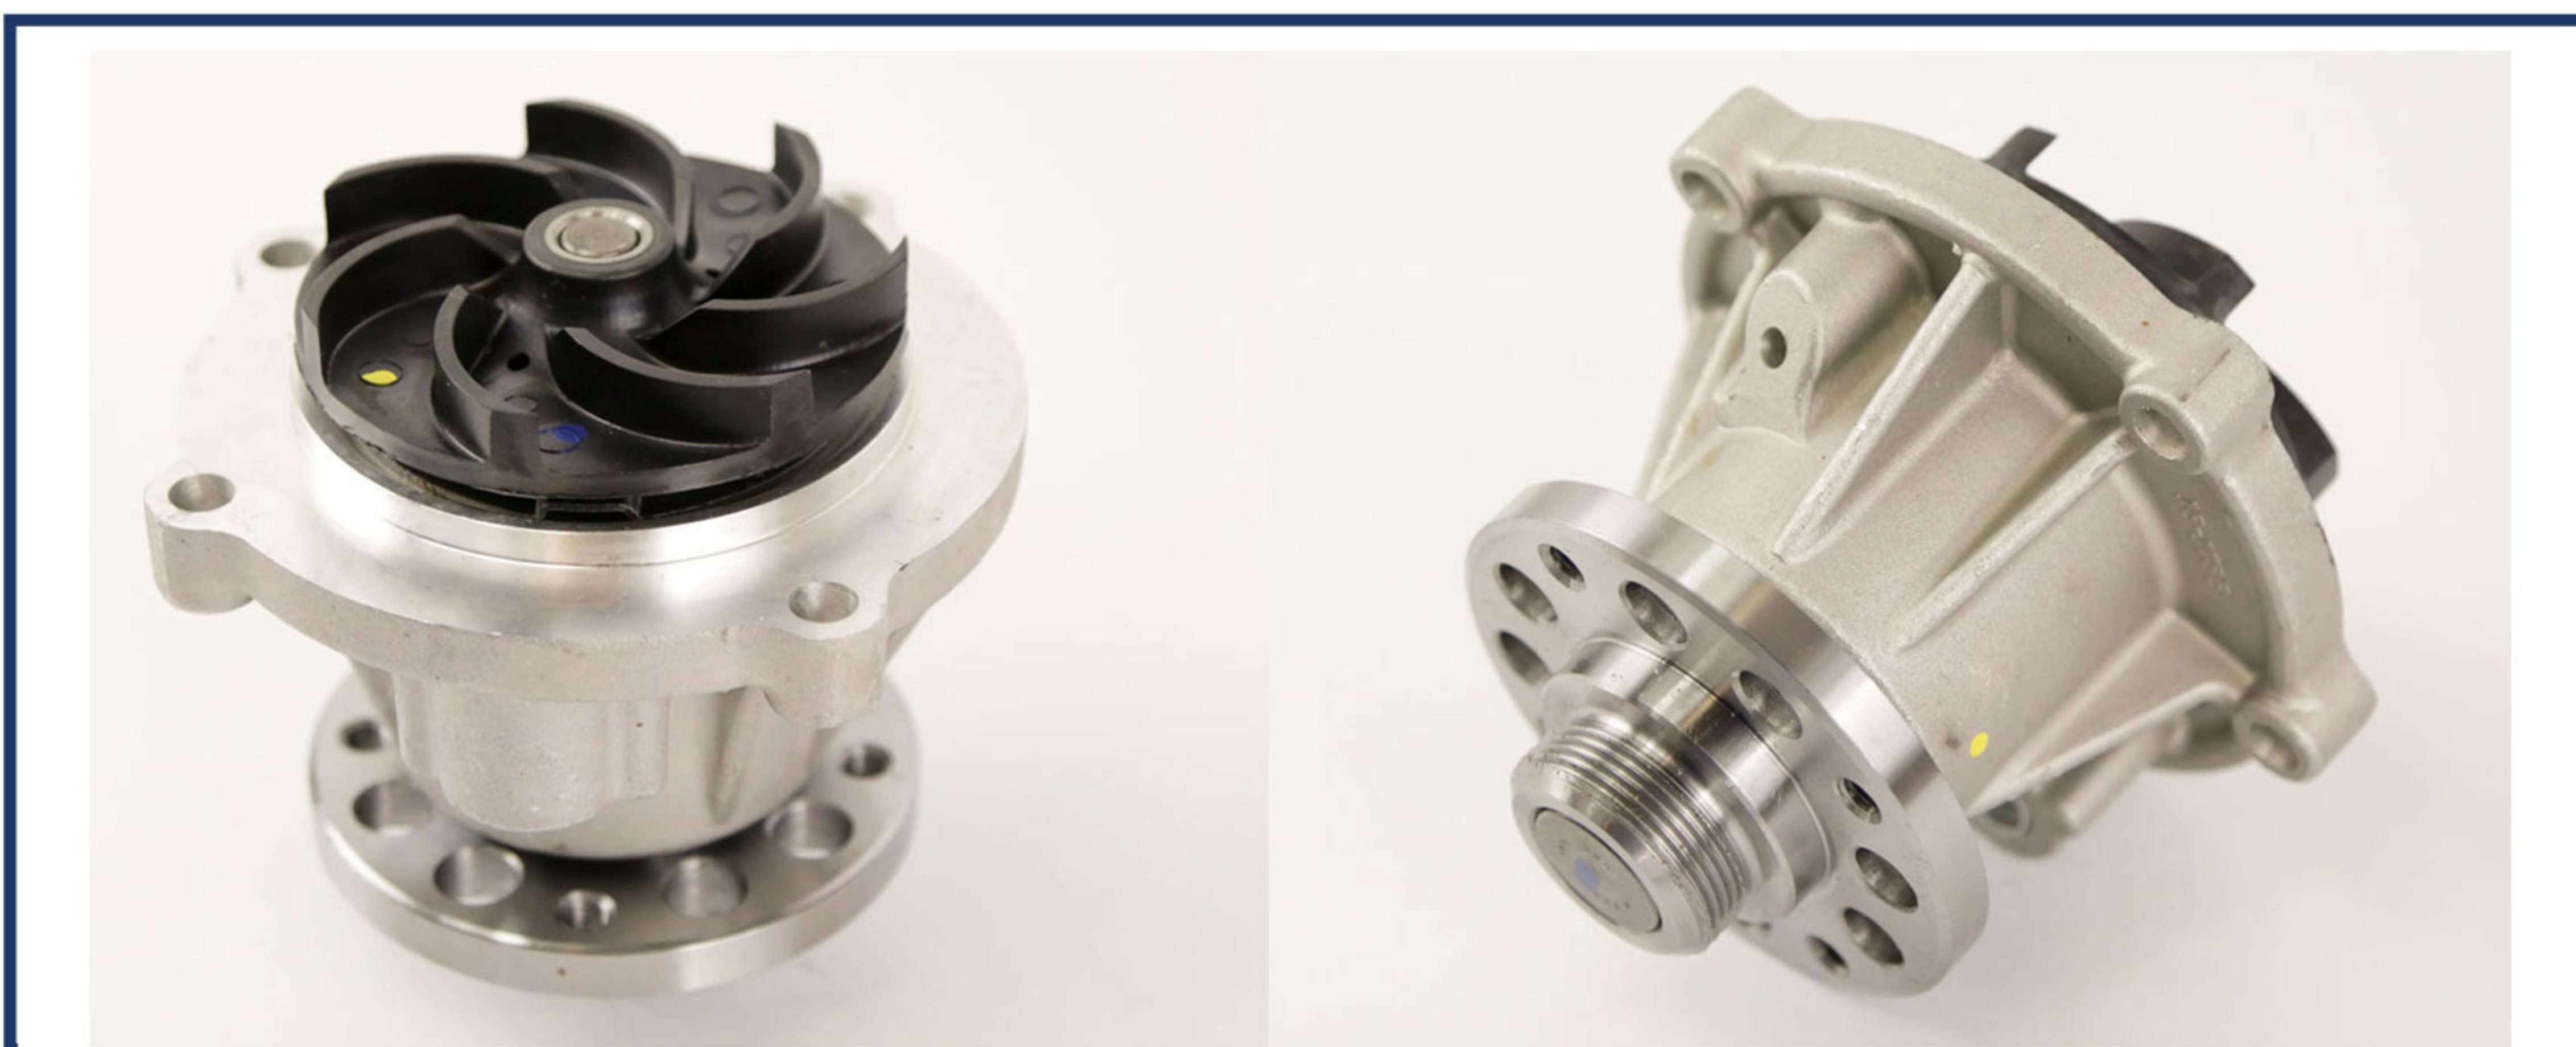

P/N:	75-1102	
Description:	6.0L FORD WATER PUMP	
Fits:	2003 - 7/19/2004 (EXCLUDES F650 / F750)	
Cross Reference:		
	3C3Z8501ABRM	

ANY AND ALL MANUFACTURER NAMES, MODELS, PART NUMBERS, AND PRODUCT IMAGES HEREIN ARE PROPERTY OF THEIR RESPECTIVE OWNERS AND ARE BEING USED FOR REFERENCE PURPOSES ONLY. PRICING AND AVAILABILITY ARE SUBJECT TO CHANGE.