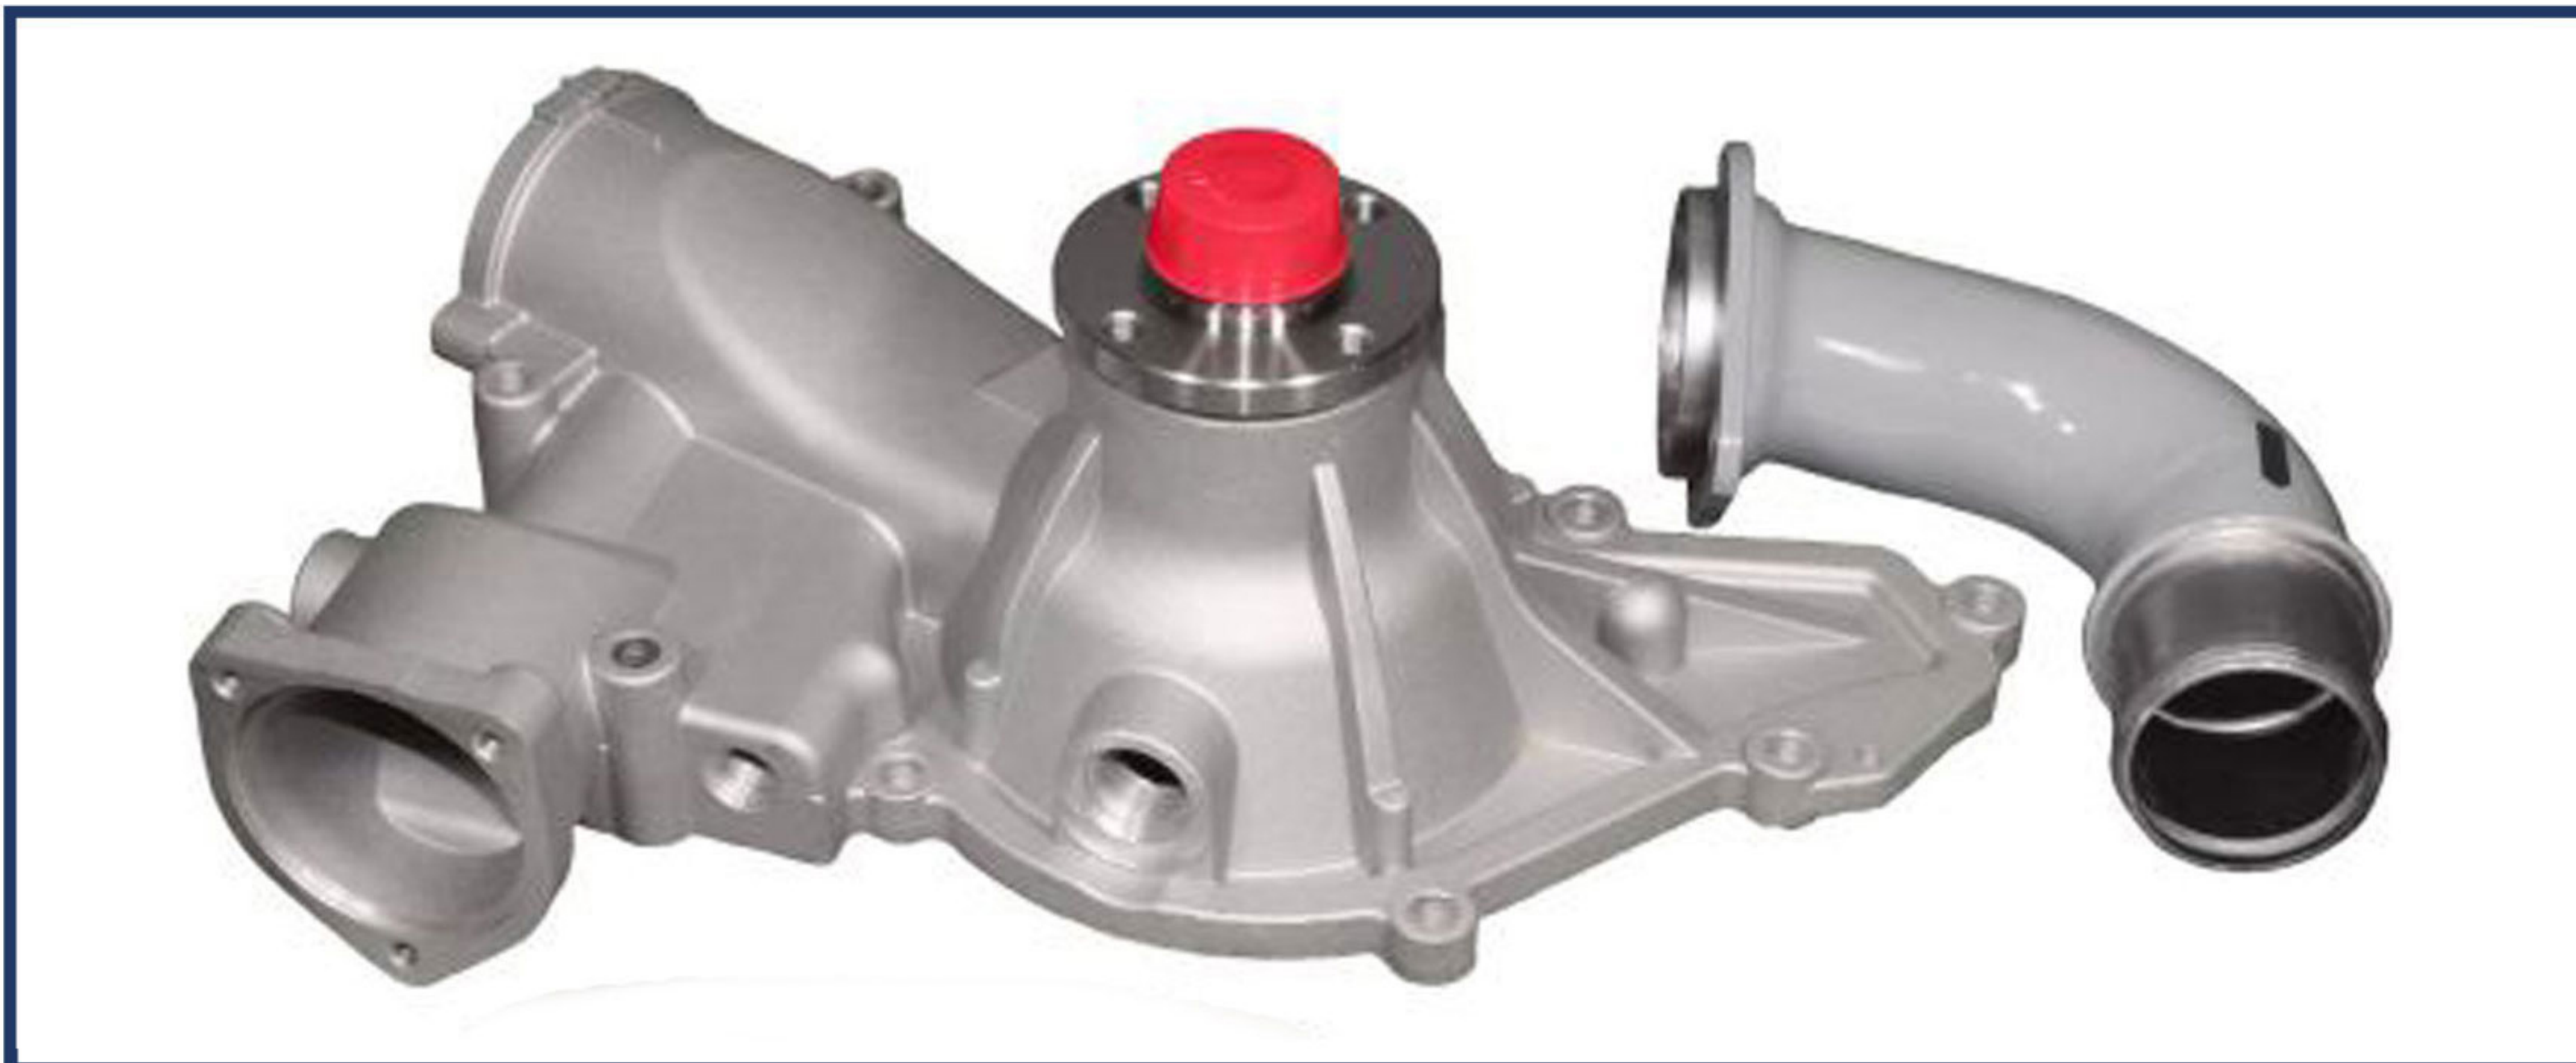

P/N:	75-1101	
Description:	7.3L FORD WATER PUMP	
Fits:	1994 - 2003	
Cross Reference:	F6TZ8501AA	F7TZ8501BRM
	F81Z8501A	F81A8501B
	F81Z8501CRM	F81Z8501FA
	F7TZ8501B	F7TZ8501C
	F81Z8501ARM	2C3Z8V501BA