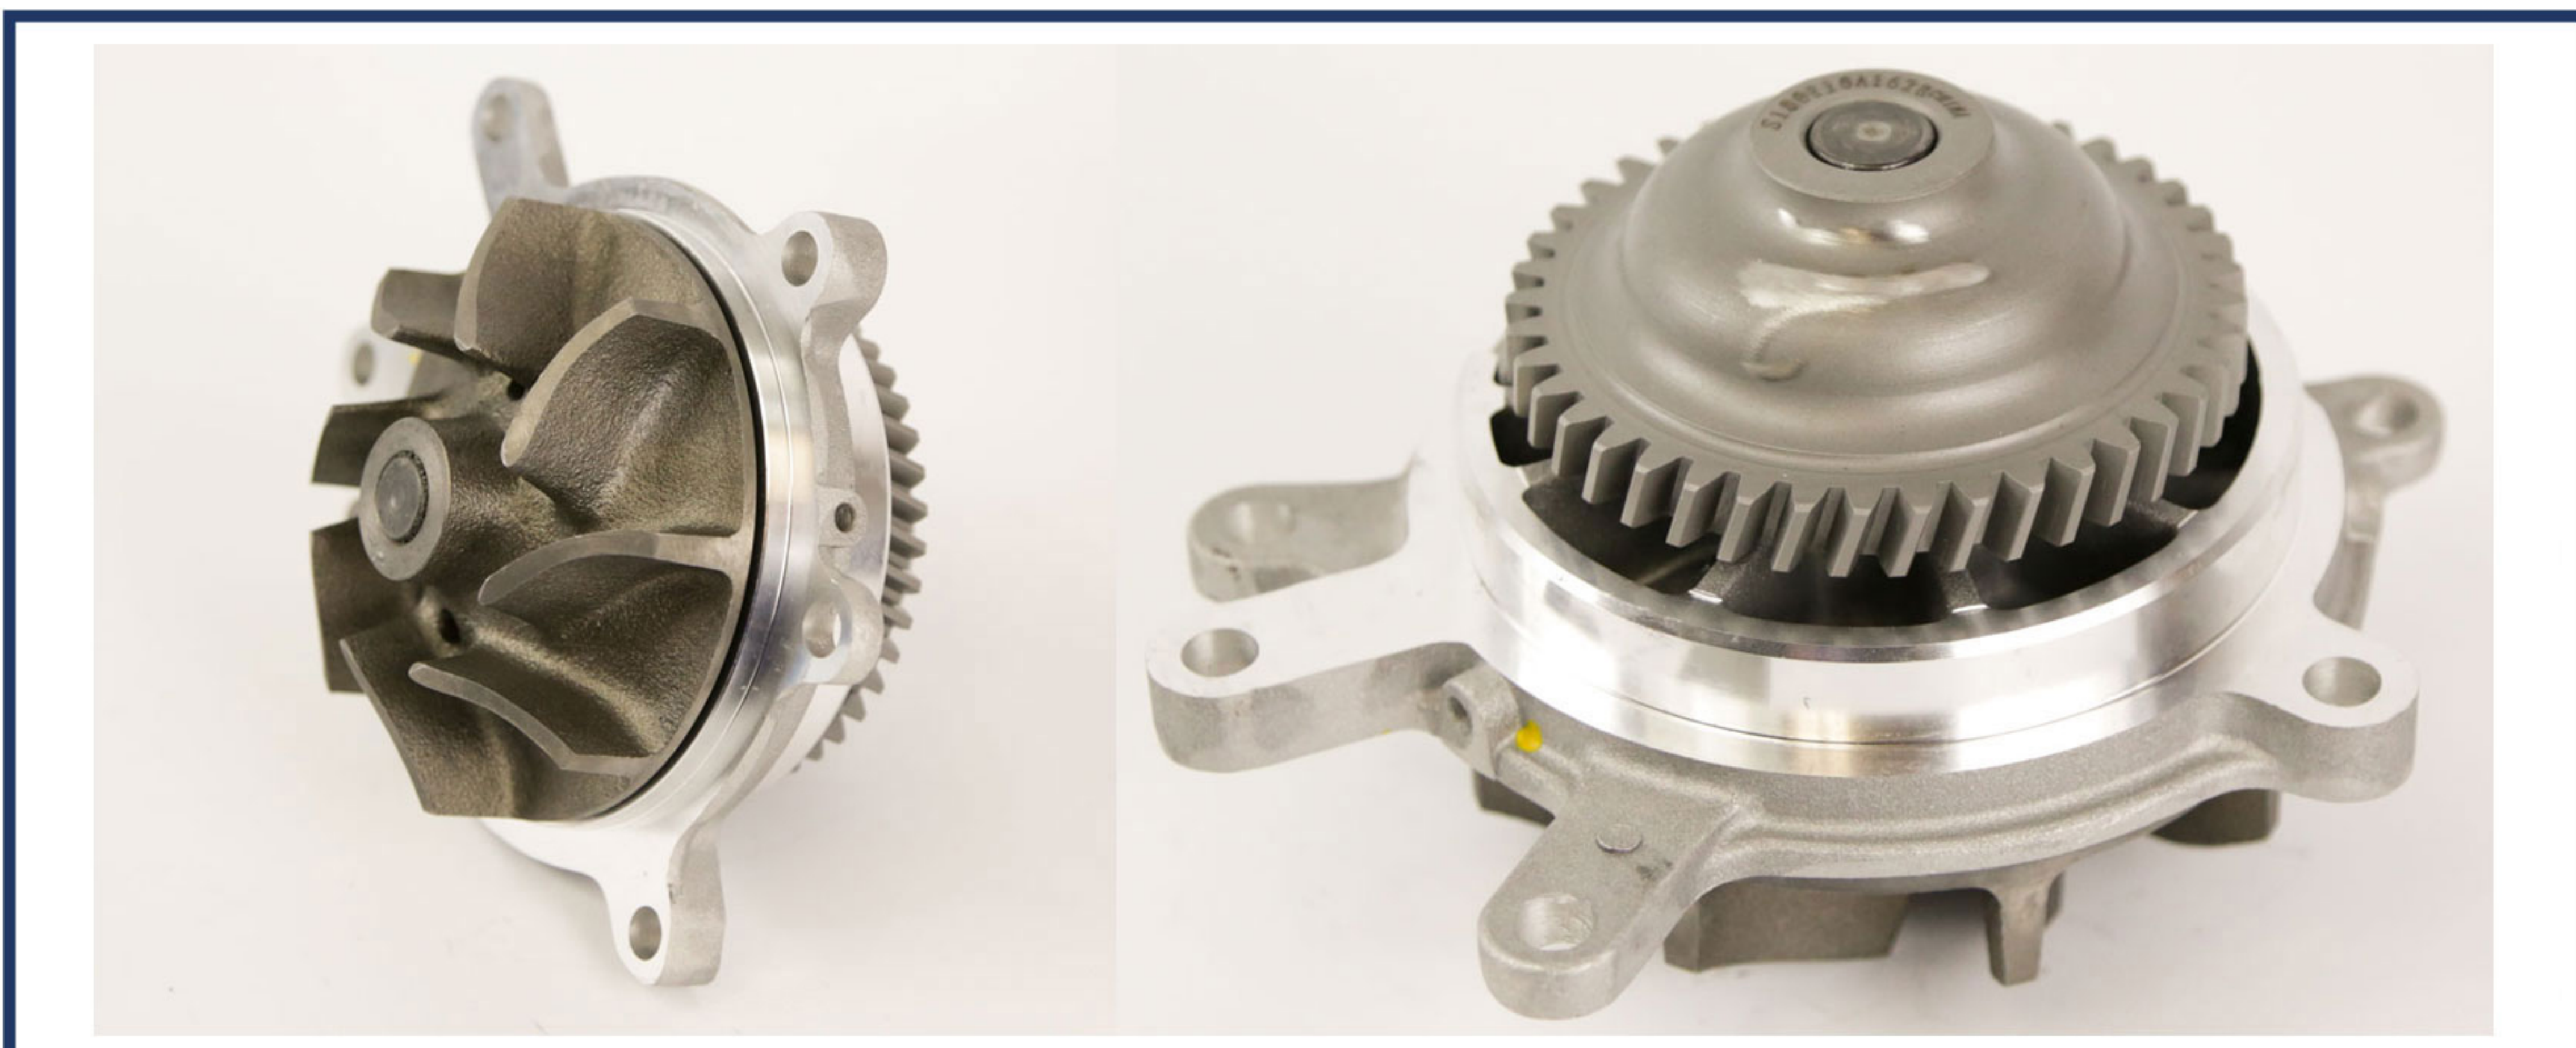

P/N:	75-3301	
Description:	6.6L DURAMAX WATER PUMP	
Fits:	2001 - 2005	
Cross Reference:	97216136	

ANY AND ALL MANUFACTURER NAMES, MODELS, PART NUMBERS, AND PRODUCT IMAGES HEREIN ARE PROPERTY OF THEIR RESPECTIVE OWNERS AND ARE BEING USED FOR REFERENCE PURPOSES ONLY. PRICING AND AVAILABILITY ARE SUBJECT TO CHANGE.