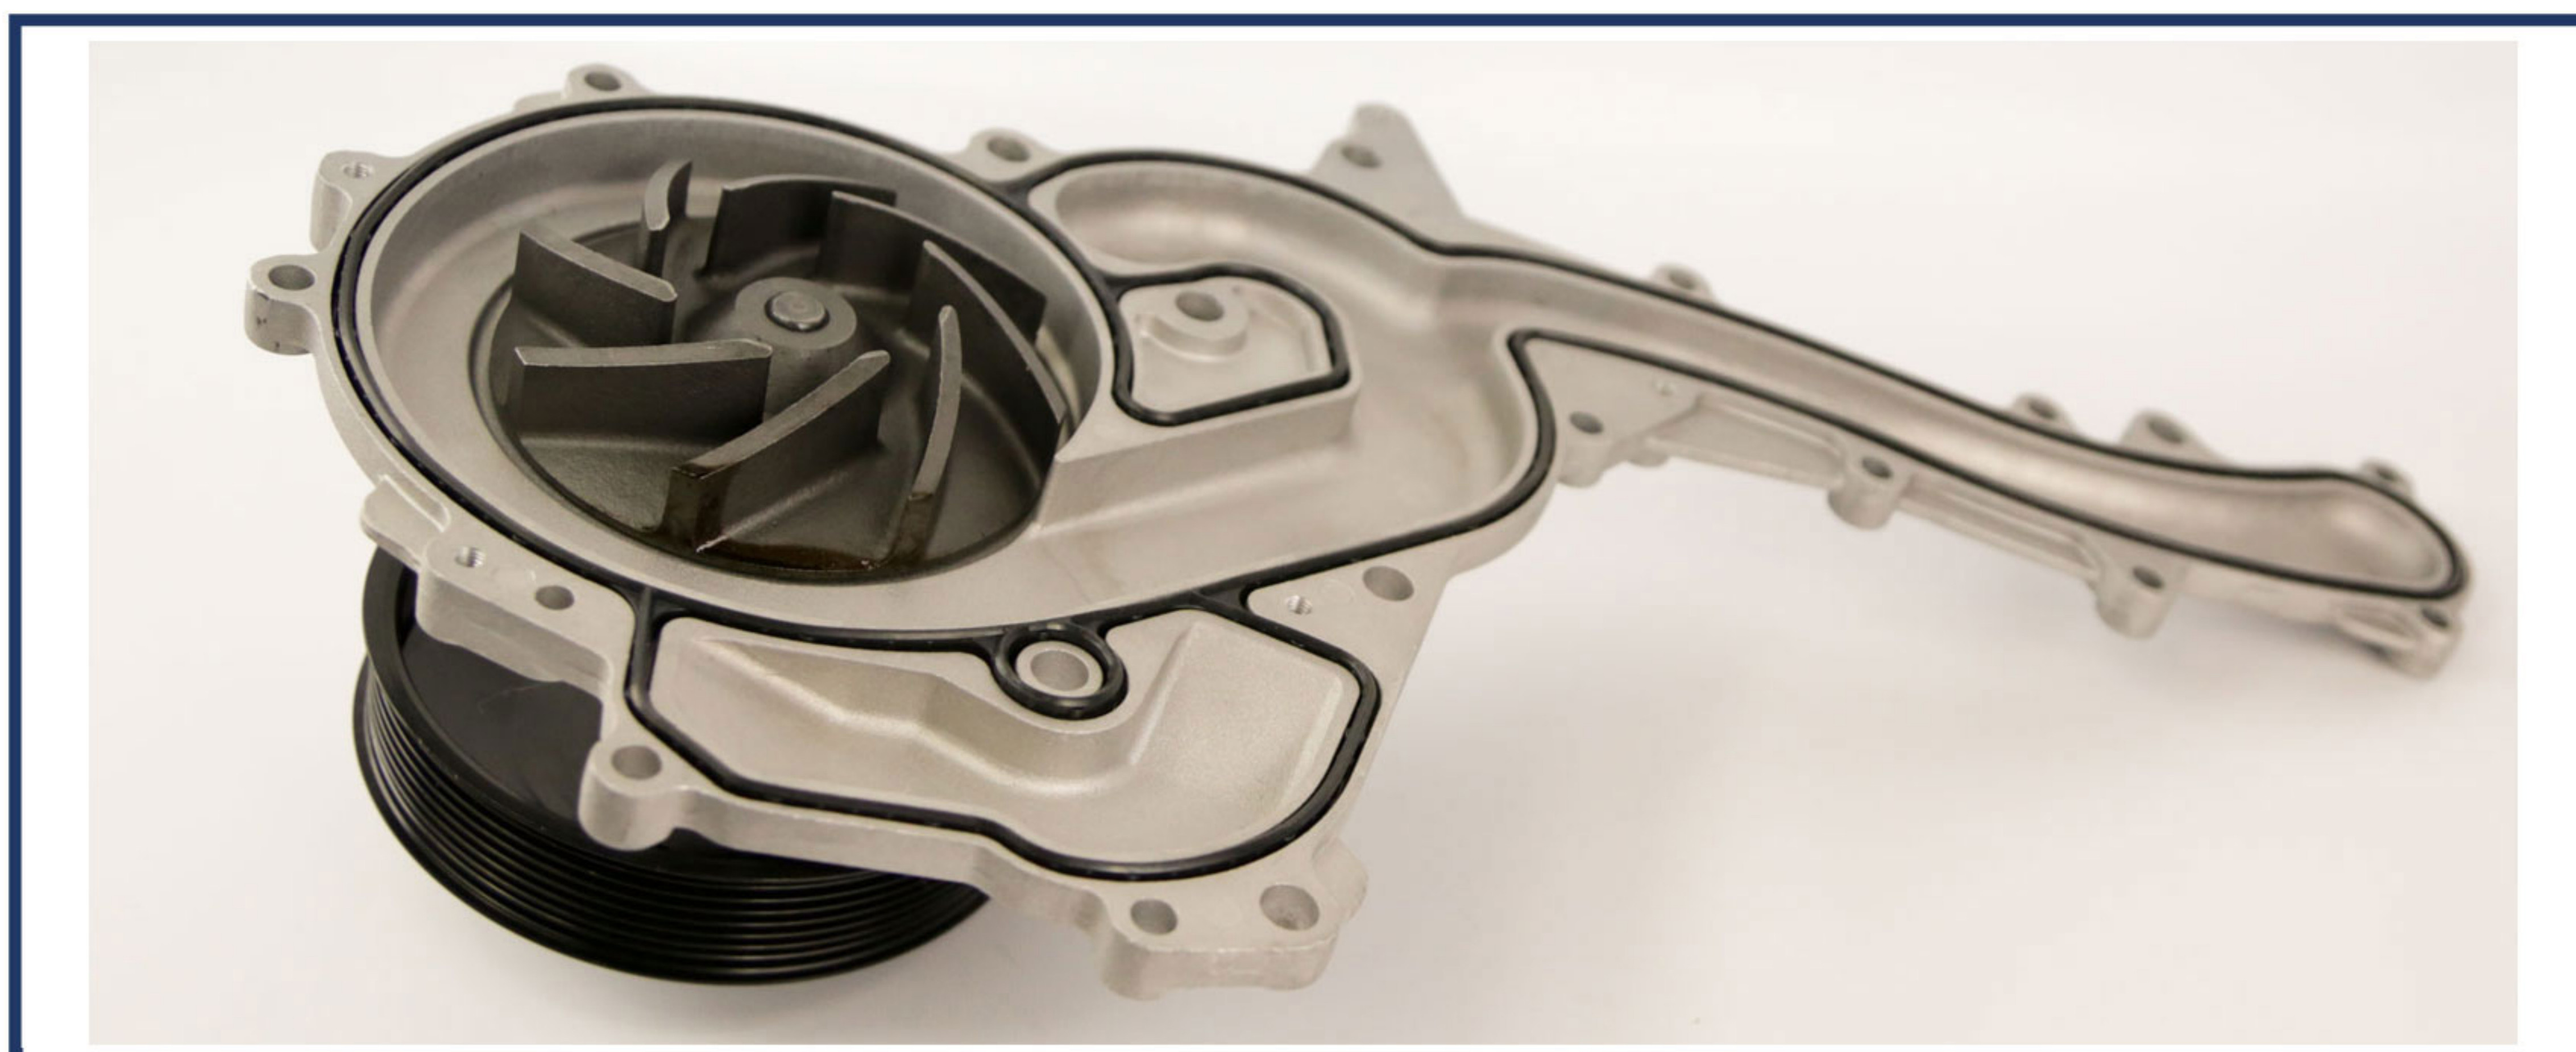

P/N:	75-1106	
Description:	6.7L FORD PRIMARY WATER PUMP	
Fits:	2011 - 2015 (F-SERIES)	
Cross Reference:		
	BC3Z8501A	PW502

ANY AND ALL MANUFACTURER NAMES, MODELS, PART NUMBERS, AND PRODUCT IMAGES HEREIN ARE PROPERTY OF THEIR RESPECTIVE OWNERS AND ARE BEING USED FOR REFERENCE PURPOSES ONLY. PRICING AND AVAILABILITY ARE SUBJECT TO CHANGE.